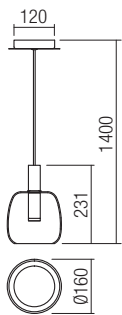

Technical info

art. 01-1819 Mat Gold
art. 01-1820 Mat Black

| | |
|-------------------|--------------------------|
| Led type | COB LED CREE 1 pc x 6,6W |
| Power | 6,6W |
| Input | 220V-240V, 50/60Hz |
| Color temperature | 3000K |
| Lumen source | 693 lm |
| Lumen system | 470 lm |
| CRI | 80 |
| Not dimmable | ⊘ |