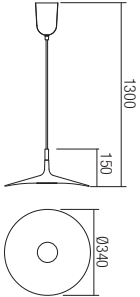

Technical info

art. 01-1405 MatWhite
art. 01-1406 Matgun metal

Led type	SMD LED 5730 14 pcs x 0,5W
Power	7W
Input	220-240V, 50/60Hz
Color temperature	3000K
Lumen source	714 lm
Lumen system	510 lm
CRI	80
Not dimmable	☒

CE IP20

art. 01-1616 MatWhite
art. 01-1617 Matgun metal

Led type	SMD LED 5730 24 pcs x 0,5W
Power	12W
Input	220-240V, 50/60Hz
Color temperature	3000K
Lumen source	1200 lm
Lumen system	840 lm
CRI	80
Not dimmable	☒