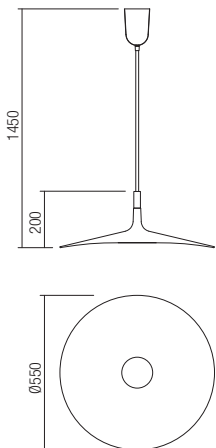

Technical info

art. 01-1405 MatWhite
art. 01-1406 Matgun metal

Led type	SMD LED 5730 14 pcs x 0,5W
Power	7W
Input	220-240V, 50/60Hz
Color temperature	3000K
Lumen source	714 lm
Lumen system	510 lm
CRI	80
Not dimmable	☒

CE IP20

art. 01-1616 MatWhite
art. 01-1617 Matgun metal

Led type	SMD LED 5730 24 pcs x 0,5W
Power	12W
Input	220-240V, 50/60Hz
Color temperature	3000K
Lumen source	1200 lm
Lumen system	840 lm
CRI	80
Not dimmable	☒