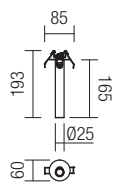

art. 01-1216 Sand White
art. 01-1217 Sand Black

art. 01-1218 Sand White
art. 01-1219 Sand Black

Led type	SMD Bridgelux, 1 pcs x 7W
Power	7W
Input	220V-240V, 50/60Hz
Color temperature	3000K
Lumen source	675 lm
Lumen system	390 lm
Optic	18°
CRI	90
Not dimmable	⊗

CE IP20

Led type	SMD Bridgelux, 1 pcs x 7W
Power	7W
Input	220V-240V, 50/60Hz
Color temperature	3000K
Lumen source	675 lm
Lumen system	390 lm
Optic	18°
CRI	90
Not dimmable	⊗

CE IP20