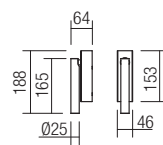

art. 01-1216 Sand White
art. 01-1217 Sand Black

art. 01-1218 Sand White
art. 01-1219 Sand Black

Led type	SMD Bridgelux, 1 pcs x 7W
Power	7W
Input	220V-240V, 50/60Hz
Color temperature	3000K
Lumen source	675 lm
Lumen system	390 lm
Optic	18°
CRI	90
Not dimmable	⊗

CE IP20

Led type	SMD Bridgelux, 1 pcs x 7W
Power	7W
Input	220V-240V, 50/60Hz
Color temperature	3000K
Lumen source	675 lm
Lumen system	390 lm
Optic	18°
CRI	90
Not dimmable	⊗

CE IP20