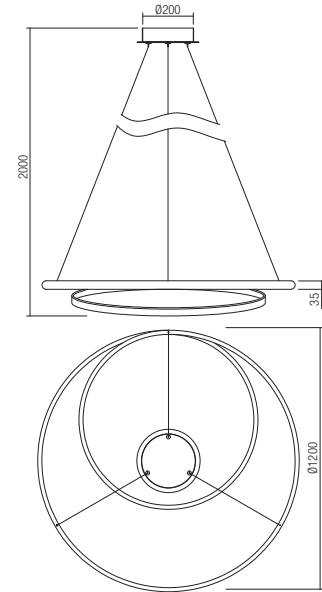

CE IP20

- art. 01-1795 Mat White 3000K
- art. 01-1796 Bronze 3000K
- art. 01-1890 Mat White 4000K
- art. 01-1891 Bronze 4000K

Led type	SMD LED 2835 456 pcs x 0,087W	
Power	40W	
Input	220V-240V, 50/60Hz	
Color temperature	3000K	4000K
Lumen source	4400 lm	4672 lm
Lumen system	3360 lm	3541 lm
CRI	80	
Dimmable (3 step)	☑	

CE IP20

- art. 01-1880 Mat White 3000K
- art. 01-1881 Bronze 3000K
- art. 01-1892 Mat White 4000K
- art. 01-1893 Bronze 4000K

Led type	SMD LED 2835 768 pcs x 0,09W	
Power	70W	
Input	220V-240V, 50/60Hz	
Color temperature	3000K	4000K
Lumen source	7430 lm	7912 lm
Lumen system	5052 lm	5299 lm
CRI	80	
Dimmable (3 step)	☑	