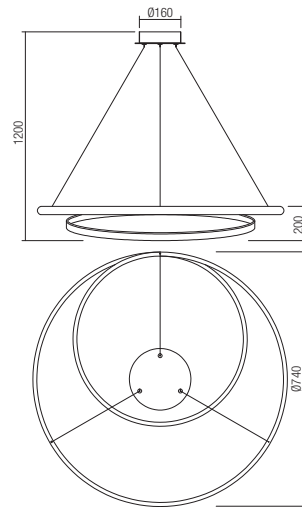

- art. 01-1793 Mat White 3000K
- art. 01-1794 Bronze 3000K
- art. 01-1888 Mat White 4000K
- art. 01-1889 Bronze 4000K

Led type	SMD LED 2835 336 pcs x 0,089W	
Power	30W	
Input	220V-240V, 50/60Hz	
Color temperature	3000K	4000K
Lumen source	3300 lm	3498 lm
Lumen system	2490 lm	2619 lm
CRI	80	
Dimmable (3 step)	☑	

CE IP20

- art. 01-1795 Mat White 3000K
- art. 01-1796 Bronze 3000K
- art. 01-1890 Mat White 4000K
- art. 01-1891 Bronze 4000K

Led type	SMD LED 2835 456 pcs x 0,087W	
Power	40W	
Input	220V-240V, 50/60Hz	
Color temperature	3000K	4000K
Lumen source	4400 lm	4672 lm
Lumen system	3360 lm	3541 lm
CRI	80	
Dimmable (3 step)	☑	

CE IP20

- art. 01-1880 Mat White 3000K
- art. 01-1881 Bronze 3000K
- art. 01-1892 Mat White 4000K
- art. 01-1893 Bronze 4000K

Led type	SMD LED 2835 768 pcs x 0,09W	
Power	70W	
Input	220V-240V, 50/60Hz	
Color temperature	3000K	4000K
Lumen source	7430 lm	7912 lm
Lumen system	5052 lm	5299 lm
CRI	80	
Dimmable (3 step)	☑	