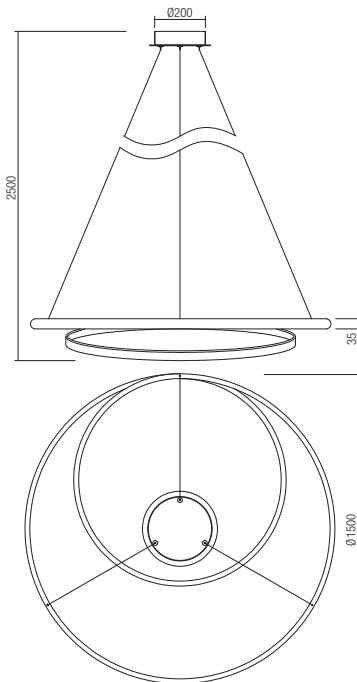

CE IP20

- art. 01-1880 Mat White 3000K
- art. 01-1881 Bronze 3000K
- art. 01-1892 Mat White 4000K
- art. 01-1893 Bronze 4000K

Led type	SMD LED 2835 768 pcs x 0,09W	
Power	70W	
Input	220V-240V, 50/60Hz	
Color temperature	3000K	4000K
Lumen source	7430 lm	7912 lm
Lumen system	5052 lm	5299 lm
CRI	80	
Dimmable (3 step)	☑	

CE IP20

- art. 01-1882 Mat White 3000K
- art. 01-1883 Bronze 3000K
- art. 01-1894 Mat White 4000K
- art. 01-1895 Bronze 4000K

Led type	SMD LED 2835 1008 pcs x 0,09W	
Power	90W	
Input	220V-240V, 50/60Hz	
Color temperature	3000K	4000K
Lumen source	9680 lm	10289 lm
Lumen system	6292 lm	6594 lm
CRI	80	
Dimmable (3 step)	☑	