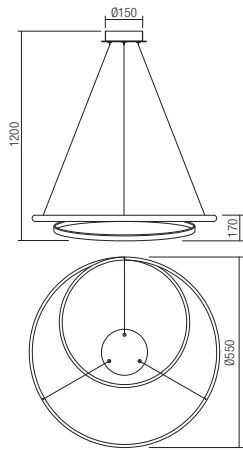

- art. 01-1793 Mat White 3000K
- art. 01-1794 Bronze 3000K
- art. 01-1888 Mat White 4000K
- art. 01-1889 Bronze 4000K

Led type	SMD LED 2835 336 pcs x 0,089W	
Power	30W	
Input	220V-240V, 50/60Hz	
Color temperature	3000K	4000K
Lumen source	3300 lm	3498 lm
Lumen system	2490 lm	2619 lm
CRI	80	
Dimmable (3 step)	☑	

CE IP20

- art. 01-1795 Mat White 3000K
- art. 01-1796 Bronze 3000K
- art. 01-1890 Mat White 4000K
- art. 01-1891 Bronze 4000K

Led type	SMD LED 2835 456 pcs x 0,087W	
Power	40W	
Input	220V-240V, 50/60Hz	
Color temperature	3000K	4000K
Lumen source	4400 lm	4672 lm
Lumen system	3360 lm	3541 lm
CRI	80	
Dimmable (3 step)	☑	

CE IP20

- art. 01-1880 Mat White 3000K
- art. 01-1881 Bronze 3000K
- art. 01-1892 Mat White 4000K
- art. 01-1893 Bronze 4000K

Led type	SMD LED 2835 768 pcs x 0,09W	
Power	70W	
Input	220V-240V, 50/60Hz	
Color temperature	3000K	4000K
Lumen source	7430 lm	7912 lm
Lumen system	5052 lm	5299 lm
CRI	80	
Dimmable (3 step)	☑	