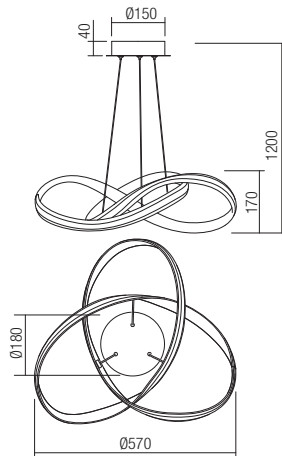

- art. 01-1784 Mat White 3000K
- art. 01-1785 Bronze 3000K
- art. 01-1878 Mat White 4000K
- art. 01-1879 Bronze 4000K

Led type	SMD LED 2835 342 pcs x 0,11W	
Power	40W	
Input	220V-240V, 50/60Hz	
Color temperature	3000K	4000K
Lumen source	4400 lm	4664 lm
Lumen system	3320 lm	3506 lm
CRI	80	
Dimmable (3 step)	☾	

Led type	SMD LED 2835 342 pcs x 0,11W	
Power	40W	
Input	220V-240V, 50/60Hz	
Color temperature	3000K	4000K
Lumen source	4400 lm	4664 lm
Lumen system	3320 lm	3506 lm
CRI	80	
Dimmable (3 step)	☾	

Led type	SMD LED 2835 480 pcs x 0,10W	
Power	50W	
Input	220V-240V, 50/60Hz	
Color temperature	3000K	4000K
Lumen source	5500 lm	5830 lm
Lumen system	4150 lm	4370 lm
CRI	80	
Dimmable (3 step)	☾	