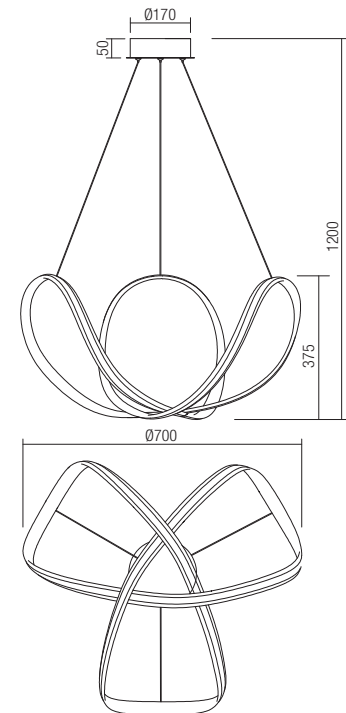

## Technical info

- art. 01-1780 Mat White 3000K
- art. 01-1781 Bronze 3000K
- art. 01-1874 Mat White 4000K
- art. 01-1875 Bronze 4000K

- art. 01-1782 Mat White 3000K
- art. 01-1783 Bronze 3000K
- art. 01-1876 Mat White 4000K
- art. 01-1877 Bronze 4000K

- art. 01-1784 Mat White 3000K
- art. 01-1785 Bronze 3000K
- art. 01-1878 Mat White 4000K
- art. 01-1879 Bronze 4000K

Led type	SMD LED 2835 342 pcs x 0,11W	
Power	40W	
Input	220V-240V, 50/60Hz	
Color temperature	3000K	4000K
Lumen source	4400 lm	4664 lm
Lumen system	3320 lm	3506 lm
CRI	80	
Dimmable (3 step)	☾	