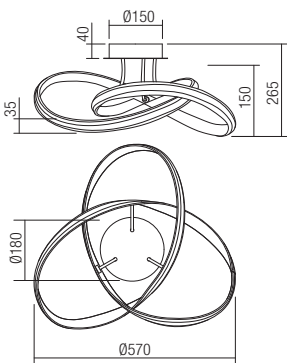

- art. 01-1784 Mat White 3000K
- art. 01-1785 Bronze 3000K
- art. 01-1878 Mat White 4000K
- art. 01-1879 Bronze 4000K

Led type	SMD LED 2835 342 pcs x 0,11W	
Power	40W	
Input	220V-240V, 50/60Hz	
Color temperature	3000K	4000K
Lumen source	4400 lm	4664 lm
Lumen system	3320 lm	3506 lm
CRI	80	
Dimmable (3 step)	☾	

Led type	SMD LED 2835 342 pcs x 0,11W	
Power	40W	
Input	220V-240V, 50/60Hz	
Color temperature	3000K	4000K
Lumen source	4400 lm	4664 lm
Lumen system	3320 lm	3506 lm
CRI	80	
Dimmable (3 step)	☾	

Led type	SMD LED 2835 480 pcs x 0,10W	
Power	50W	
Input	220V-240V, 50/60Hz	
Color temperature	3000K	4000K
Lumen source	5500 lm	5830 lm
Lumen system	4150 lm	4370 lm
CRI	80	
Dimmable (3 step)	☾	