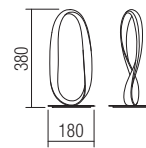

Led type	SMD LED 114 pcs x 0.11W
Power	12W
Input	220-240V, 50/60Hz
Color temperature	3000K
Lumen source	1320 lm
Lumen system	762 lm
CRI	85
Dimmable	☐

CE IP20

art. 01-1415 Sand White
art. 01-2085 Sand Black