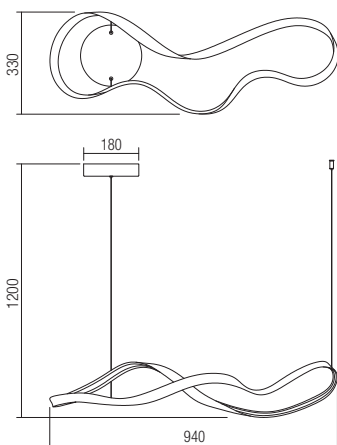

Led type	SMD LED 300 pcs x 0.13W
Power	40W
Input	220-240V, 50/60Hz
Color temperature	3000K
Lumen source	4480 lm
Lumen system	2356 lm
CRI	85
Dimmable (3 step)	☐

CE IP20

art. 01-1416 Sand White
art. 01-2086 Sand Black