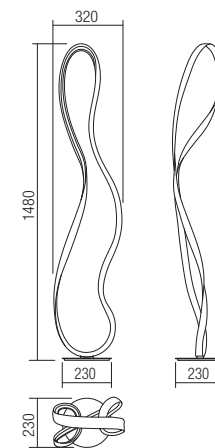

Led type	SMD LED 402 pcs x 0.09W
Power	35W
Input	220-240V, 50/60Hz
Color temperature	3000K
Lumen source	3815 lm
Lumen system	2256 lm
CRI	85
Dimmable	☐

CE IP20