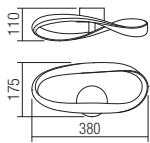

Nubo

Technical info

3000K

art. 01-1413 Sand White
art. 01-2083 Sand Black

Led type	SMD LED 114 pcs x 0.11W
Power	12W
Input	220-240V, 50/60Hz
Color temperature	3000K
Lumen source	1320 lm
Lumen system	762 lm
CRI	85
Not dimmable	☐

CE IP20

art. 01-1414 Sand White
art. 01-2084 Sand Black