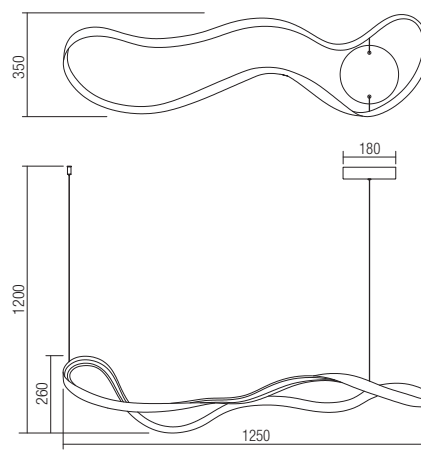

Led type	SMD LED 378 pcs x 0.13W
Power	50W
Input	220-240V, 50/60Hz
Color temperature	3000K
Lumen source	5400 lm
Lumen system	2980 lm
CRI	85
Dimmable (3 step)	☐

CE IP20

art. 01-1417 Sand White
art. 01-2088 Sand Black