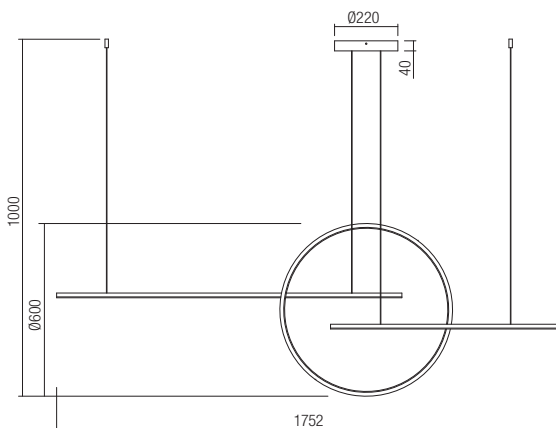

Led type	SMD LED 2835 468 pcs x 0,15W	
Power	66W	
Input	220V-240V, 50/60Hz	
Color temperature	3000K	4000K
Lumen source	6864 lm	7275 lm
Lumen system	5016 lm	5286 lm
CRI	80	
Dimmable (3 step)	☉	

CE IP20

Led type	SMD LED 2835 323 pcs x 0,15W	
Power	49W	
Input	220V-240V, 50/60Hz	
Color temperature	3000K	4000K
Lumen source	5145 lm	5453 lm
Lumen system	3724 lm	3928 lm
CRI	80	
Dimmable (3 step)	☉	