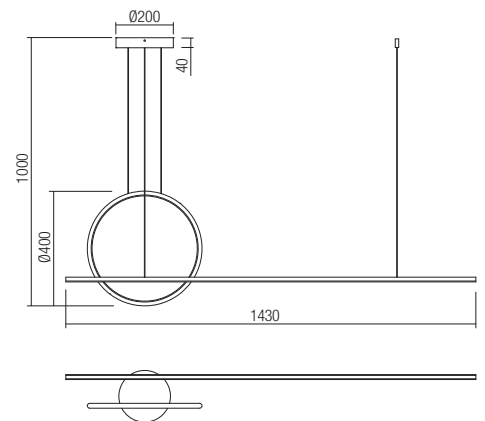

Led type	SMD LED 2835 468 pcs x 0,15W	
Power	66W	
Input	220V-240V, 50/60Hz	
Color temperature	3000K	4000K
Lumen source	6864 lm	7275 lm
Lumen system	5016 lm	5286 lm
CRI	80	
Dimmable (3 step)	☉	

CE IP20

Led type	SMD LED 2835 323 pcs x 0,15W	
Power	49W	
Input	220V-240V, 50/60Hz	
Color temperature	3000K	4000K
Lumen source	5145 lm	5453 lm
Lumen system	3724 lm	3928 lm
CRI	80	
Dimmable (3 step)	☉	