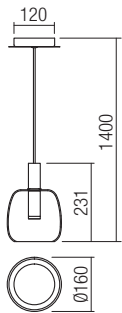

## Technical info

art. 01-1819 Mat Gold  
art. 01-1820 Mat Black

|                   |                          |
|-------------------|--------------------------|
| Led type          | COB LED CREE 1 pc x 6,6W |
| Power             | 6,6W                     |
| Input             | 220V-240V, 50/60Hz       |
| Color temperature | 3000K                    |
| Lumen source      | 693 lm                   |
| Lumen system      | 470 lm                   |
| CRI               | 80                       |
| Not dimmable      | ⊗                        |