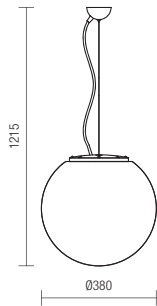

Code 9971, Ø560
OPAL, E27, 1 x max. 23W

Photometry

Baloo

SUSPENSION • SUSPENSIE

Type	Code	Finishing	Power	Socket	Input voltage	Input frequency
------	------	-----------	-------	--------	---------------	-----------------