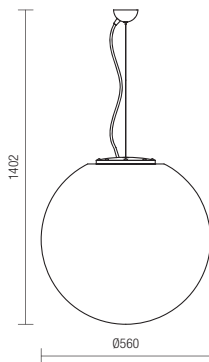

Baloo

SUSPENSION • SUSPENSIE

Type	Code	Finishing	Power	Socket	Input voltage	Input frequency

	9974	OPAL	1 x max. 23W	E27	230V	50Hz

Type	Code	Finishing	Power	Socket	Input voltage	Input frequency

	9975	OPAL	1 x max. 23W	E27	230V	50Hz

Type	Code	Finishing	Power	Socket	Input voltage	Input frequency

	9976	OPAL	1 x max. 23W	E27	230V	50Hz

362

Photometry