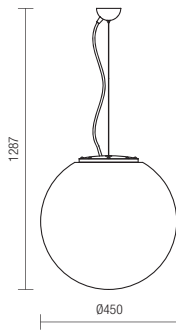

Type	Code	Finishing	Power	Socket	Input voltage	Input frequency

	9975	OPAL	1 x max. 23W	E27	230V	50Hz