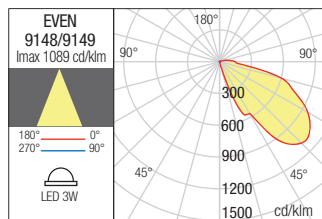

WALL LAMP • APLICĂ

Type	Code	Finishing	LED type	Input voltage	Power	Luminous Flux Source/system	CCT	CRI
	9148	MWH	SMD LED, 6 pcs.	220-240V	3W	288/160 lm	3000K	80
	9149	DG	SMD LED, 6 pcs.	220-240V	3W	288/160 lm	3000K	80

Dimension

Photometry