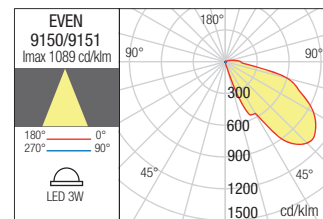

WALL LAMP • APLICĂ

Type	Code	Finishing	LED type	Input voltage	Power	Luminous Flux Source/system	CCT	CRI
	9150	MWH	SMD LED, 6 pcs.	220-240V	3W	288/160 lm	3000K	80
	9151	DG	SMD LED, 6 pcs.	220-240V	3W	288/160 lm	3000K	80

Dimension

Photometry