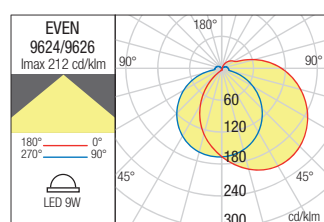

WALL LAMP • APLICĂ

Type	Code	Finishing	LED type	Input voltage	Power	Luminous Flux Source/system	CCT	CRI
	9626	MWH	SMD LED, 15 pcs.	220-240V	9W	846/420 lm	3000K	80
	9624	DG	SMD LED, 15 pcs.	220-240V	9W	846/420 lm	3000K	80

Dimension

Photometry