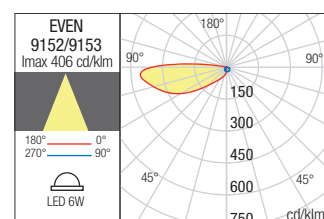

Dimension

Photometry

WALL LAMP • APLICĂ

Type	Code	Finishing	LED type	Input voltage	Power	Luminous Flux Source/system	CCT	CRI
	9148	MWH	SMD LED, 6 pcs.	220-240V	3W	288/160 lm	3000K	80
	9149	DG	SMD LED, 6 pcs.	220-240V	3W	288/160 lm	3000K	80