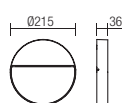

WALL LAMP • APLICĂ

Type	Code	Finishing	LED type	Input voltage	Power	Luminous Flux Source/system	CCT	CRI
	9626	MWH	SMD LED, 15 pcs.	220-240V	9W	846/420 lm	3000K	80
	9624	DG	SMD LED, 15 pcs.	220-240V	9W	846/420 lm	3000K	80

Dimension