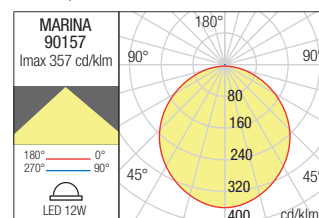

CEILING LAMP • PLAFONIERĂ

Type Code Finish

90157 ■ DG

LED type	Input voltage	Power	Luminous Flux Source/system	CCT	CRI
SMD LED 2835, 81 pcs.	220-240V	12W	1260/808 lm	3000K	80

Dimension

Photometry

CEILING LAMP • PLAFONIERĂ