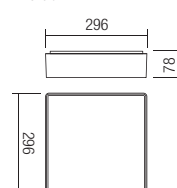

CEILING LAMP • PLAFONIERĂ

Type Code Finish

90157 ■ DG

LED type	Input voltage	Power	Luminous Flux Source/system	CCT	CRI
SMD LED 2835, 81 pcs.	220-240V	12W	1260/808 lm	3000K	80

Dimension

Photometry

CEILING LAMP • PLAFONIERĂ

Type Code Finish

90158 ■ DG

LED type	Input voltage	Power	Luminous Flux Source/system	CCT	CRI
SMD LED 2835, 81 pcs.	220-240V	16W	1643/954 lm	3000K	80

Dimension

Photometry