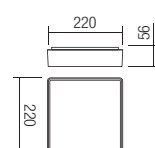

CEILING LAMP • PLAFONIERĂ

Type Code Finish

90157 ■ DG

LED type	Input voltage	Power	Luminous Flux Source/system	CCT	CRI
SMD LED 2835, 81 pcs.	220-240V	12W	1260/808 lm	3000K	80

Dimension

Photometry

CEILING LAMP • PLAFONIERĂ