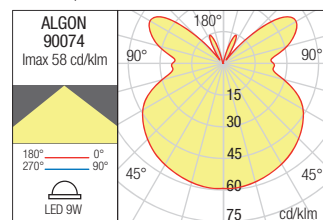

Photometry