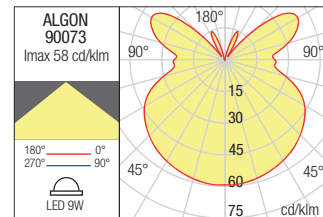

Type Code Finishing

**90073** ■ DG

LED type	Input voltage	Power	Luminous Flux Source/system	CCT	CRI
SMD LED 2835, 21 pcs.	220-240V	9W	855/603 lm	● 3000K	80

Dimension

Photometry

243

**BOLLARD • STĂLPIȘOR**

Type Code Finishing