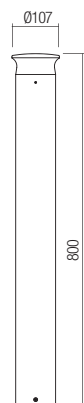

# Algon

240

Type Code Finishing

**90073** ■ DG

LED type	Input voltage	Power	Luminous Flux Source/system	CCT	CRI
SMD LED 2835, 21 pcs.	220-240V	9W	855/603 lm	● 3000K	80

Dimension

Photometry

243

**BOLLARD • STĂLPIȘOR**

Type Code Finishing

**90074** ■ DG

LED type	Input voltage	Power	Luminous Flux Source/system	CCT	CRI
SMD LED 2835, 21 pcs.	220-240V	9W	855/603 lm	● 3000K	80

Dimension

Photometry