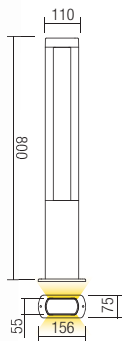

WALL LAMP • APLICĂ

Type Code Finish

90124

■ DG

LED type	Input voltage	Power	Luminous Flux Source/system	CCT	CRI
SMD LED 2835, 60 pcs.	220-240V	10W	918/635 lm	● 3000K	80

Dimension

Photometry

BOLLARD • STĂLPIȘOR

Type Code Finishing

90125

■ DG

LED type	Input voltage	Power	Luminous Flux Source/system	CCT	CRI
SMD LED 2835, 168 pcs.	220-240V	13W	1274/856 lm	● 3000K	80

Dimension

Photometry