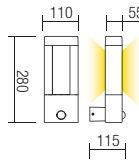

WALL LAMP • APLICĂ

Type Code Finish

90124

■ DG

LED type	Input voltage	Power	Luminous Flux Source/system	CCT	CRI
SMD LED 2835, 60 pcs.	220-240V	10W	918/635 lm	● 3000K	80

Dimension

Photometry

BOLLARD • STĂLPIȘOR