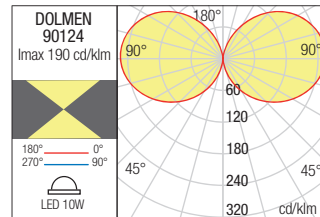

WALL LAMP • APLICĂ

Type Code Finish

90124

■ DG

LED type	Input voltage	Power	Luminous Flux Source/system	CCT	CRI
SMD LED 2835, 60 pcs.	220-240V	10W	918/635 lm	● 3000K	80

Dimension

Photometry

BOLLARD • STĂLPIȘOR