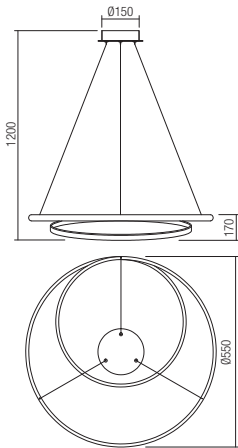

- art. 01-1793 Mat White 3000K
- art. 01-1794 Bronze 3000K
- art. 01-1888 Mat White 4000K
- art. 01-1889 Bronze 4000K