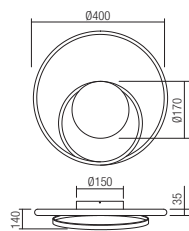

Led type	SMD LED 2835 240 pcs x 0,10W	
Power	27W	
Input	220V-240V, 50/60Hz	
Color temperature	3000K	4000K
Lumen source	3409 lm	3744 lm
Lumen system	2114 lm	2321 lm
CRI	80	
Dimmable (3 step)	☑	

CE IP20

- art. 01-1791 Mat White 3000K
- art. 01-1792 Bronze 3000K
- art. 01-1886 Mat White 4000K
- art. 01-1887 Bronze 4000K