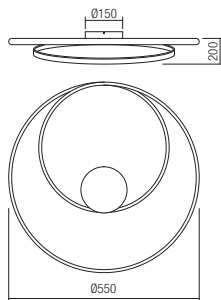

Led type	SMD LED 2835 240 pcs x 0,10W	
Power	27W	
Input	220V-240V, 50/60Hz	
Color temperature	3000K	4000K
Lumen source	3409 lm	3744 lm
Lumen system	2114 lm	2321 lm
CRI	80	
Dimmable (3 step)	☑	

CE IP20

- art. 01-1791 Mat White 3000K
- art. 01-1792 Bronze 3000K
- art. 01-1886 Mat White 4000K
- art. 01-1887 Bronze 4000K