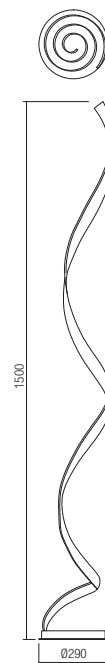

Led type	SMD LED 2835 288 pcs x 0,083W	
Power	25W	
Input	220V-240V, 50/60Hz	
Color temperature	3000K	4000K
Lumen source	3189 lm	3397 lm
Lumen system	1977 lm	2106 lm
CRI	80	
Dimmable	☑	

CE IP20