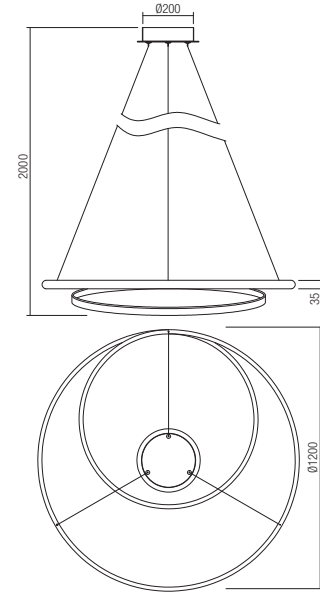

Led type	SMD LED 2835 456 pcs x 0,087W	
Power	35W	
Input	220V-240V, 50/60Hz	
Color temperature	3000K	4000K
Lumen source	4678 lm	5009 lm
Lumen system	2900 lm	3106 lm
CRI	80	
Dimmable (3 step)	☉	

CE IP20

- art. 01-1880 Mat White 3000K
- art. 01-1881 Bronze 3000K
- art. 01-1892 Mat White 4000K
- art. 01-1893 Bronze 4000K