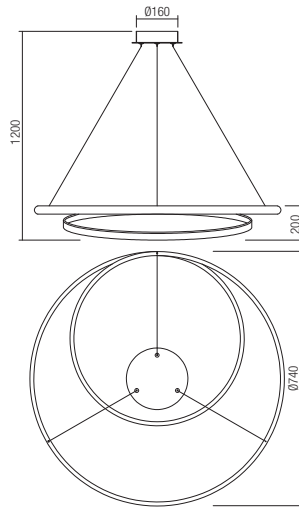

Led type	SMD LED 2835 336 pcs x 0,089W	
Power	29W	
Input	220V-240V, 50/60Hz	
Color temperature	3000K	4000K
Lumen source	3945 lm	4175 lm
Lumen system	2446 lm	2589 lm
CRI	80	
Dimmable (3 step)	☉	

CE IP20

- art. 01-1795 Mat White 3000K
- art. 01-1796 Bronze 3000K
- art. 01-1890 Mat White 4000K
- art. 01-1891 Bronze 4000K