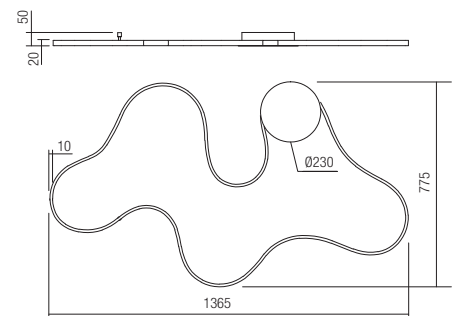

01-1786

art. 01-1786 3000K
art. 01-1871 4000K

art. 01-1787 3000K
art. 01-1872 4000K

art. 01-1788 3000K
art. 01-1873 4000K

Led type	SMD LED 2835 168 pcs x 0,09W	
Power	10,5W	
Input	220V-240V, 50/60Hz	
Color temperature	3000K	4000K
Lumen source	1550 lm	1596 lm
Lumen system	961 lm	990 lm
CRI	80	
Not dimmable	☒	