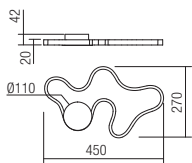

Led type	SMD LED 2835 168 pcs x 0,09W	
Power	10,5W	
Input	220V-240V, 50/60Hz	
Color temperature	3000K	4000K
Lumen source	1550 lm	1596 lm
Lumen system	961 lm	990 lm
CRI	80	
Not dimmable	☒	

CE IP20

Led type	SMD LED 2835 336 pcs x 0,09W	
Power	29W	
Input	220V-240V, 50/60Hz	
Color temperature	3000K	4000K
Lumen source	3945 lm	4175 lm
Lumen system	2446 lm	2589 lm
CRI	80	
Dimmable (3 step)	☑	

CE IP20

Led type	SMD LED 2835 504 pcs x 0,08W	
Power	43W	
Input	220V-240V, 50/60Hz	
Color temperature	3000K	4000K
Lumen source	5402 lm	5849 lm
Lumen system	3349 lm	3626 lm
CRI	80	
Dimmable (3 step)	☑	

CE IP20