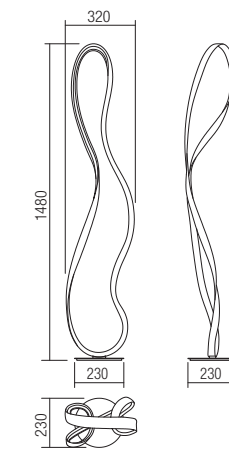

Led type	SMD LED 402 pcs x 0.09W
Power	34,5W
Input	220-240V, 50/60Hz
Color temperature	3000K
Lumen source	3900 lm
Lumen system	2256 lm
CRI	85
Dimmable	☑

CE IP20