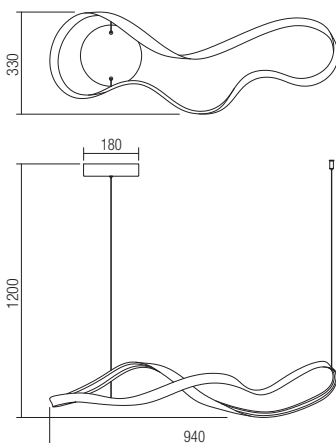

Led type	SMD LED 300 pcs x 0.13W
Power	34,5W
Input	220-240V, 50/60Hz
Color temperature	3000K
Lumen source	4300 lm
Lumen system	2356 lm
CRI	85
Dimmable (3 step)	☑

CE IP20

art. 01-1416 Sand White
art. 01-2086 Sand Black