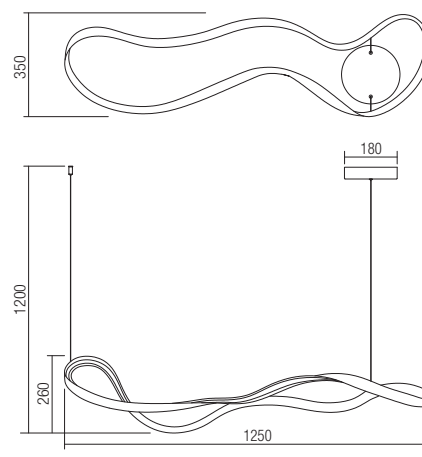

Led type	SMD LED 378 pcs x 0.13W
Power	43W
Input	220-240V, 50/60Hz
Color temperature	3000K
Lumen source	5600 lm
Lumen system	2980 lm
CRI	85
Dimmable (3 step)	☑

CE IP20

art. 01-1417 Sand White
art. 01-2088 Sand Black