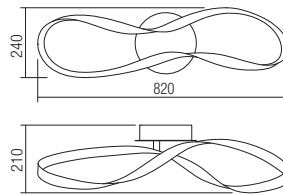

Led type	SMD LED 114 pcs x 0.11W
Power	11,5W
Input	220-240V, 50/60Hz
Color temperature	3000K
Lumen source	1350 lm
Lumen system	762 lm
CRI	85
Not dimmable	☒

CE IP20

art. 01-1414 Sand White
art. 01-2084 Sand Black