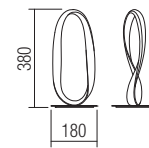

Led type	SMD LED 114 pcs x 0.11W
Power	11,6W
Input	220-240V, 50/60Hz
Color temperature	4000K
Lumen source	1380 lm
Lumen system	808 lm
CRI	85
Dimmable	☑

CE IP20

art. 01-1530 Sand White
art. 01-2091 Sand Black