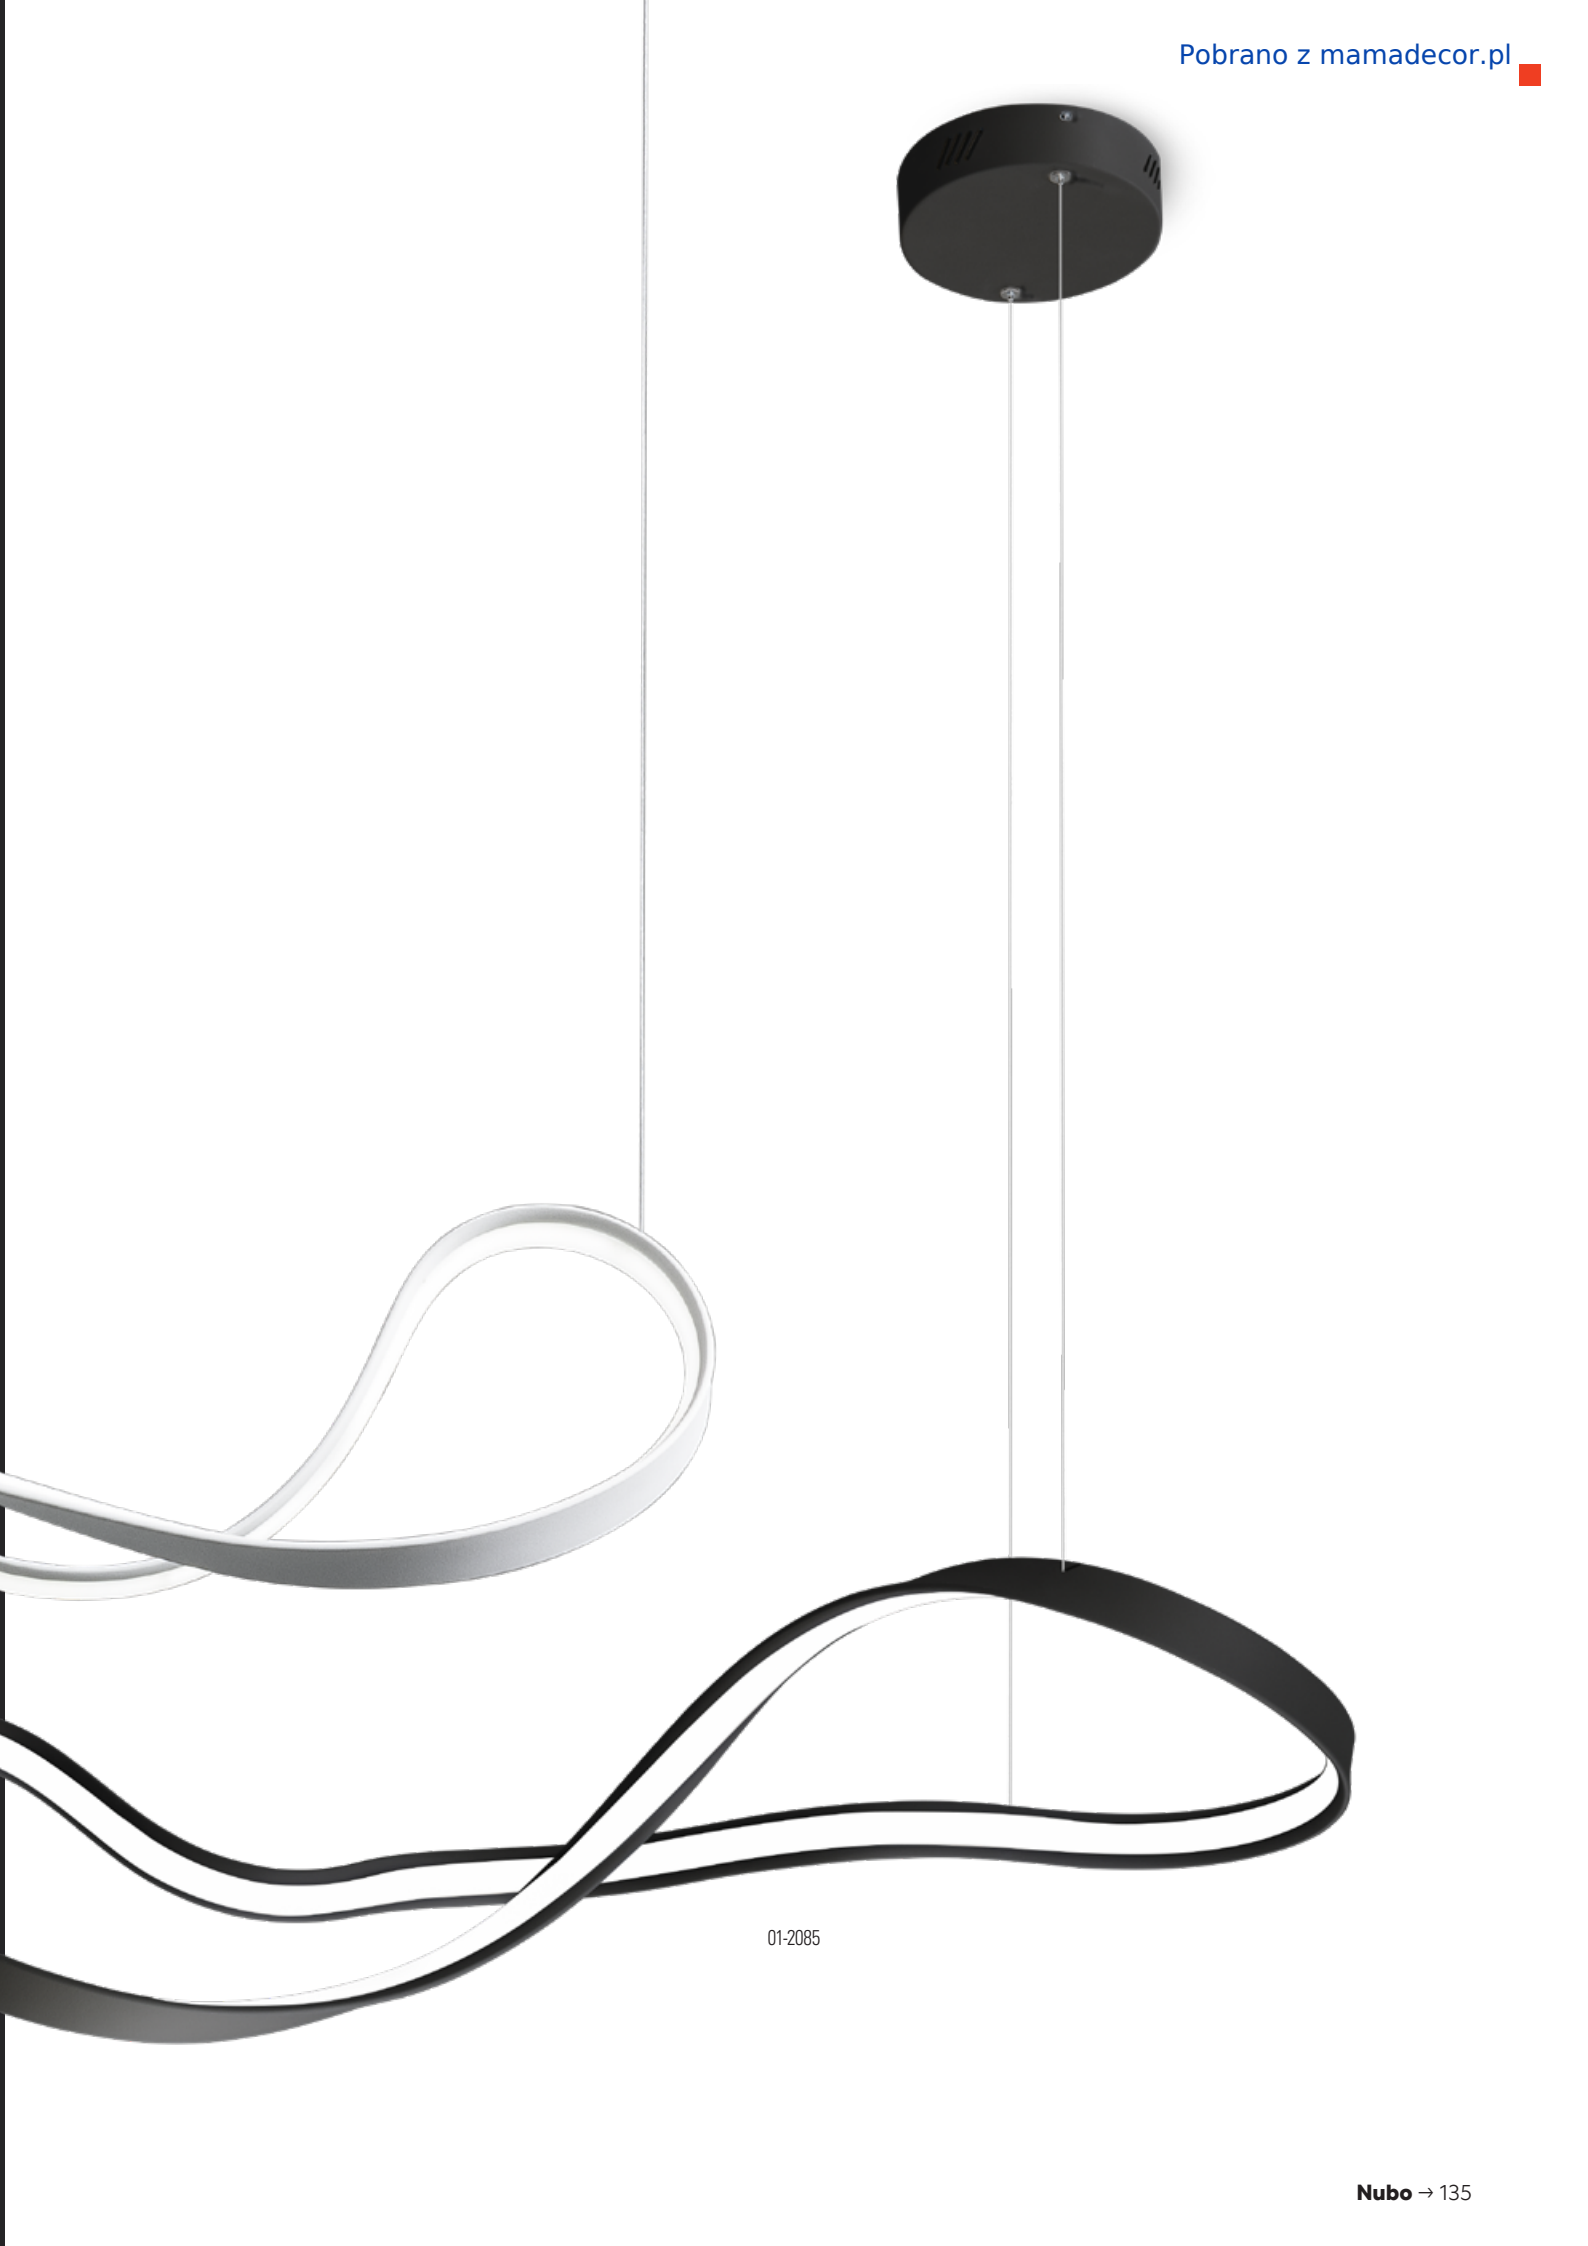

Nubo

01-1416

*Series of interior lighting fixtures
equipped with SMD LEDs, aluminium
and metal structure electrostatically
painted in sand white or sand black,
diffuser of opal white silicone.*

Nubo

01-1416