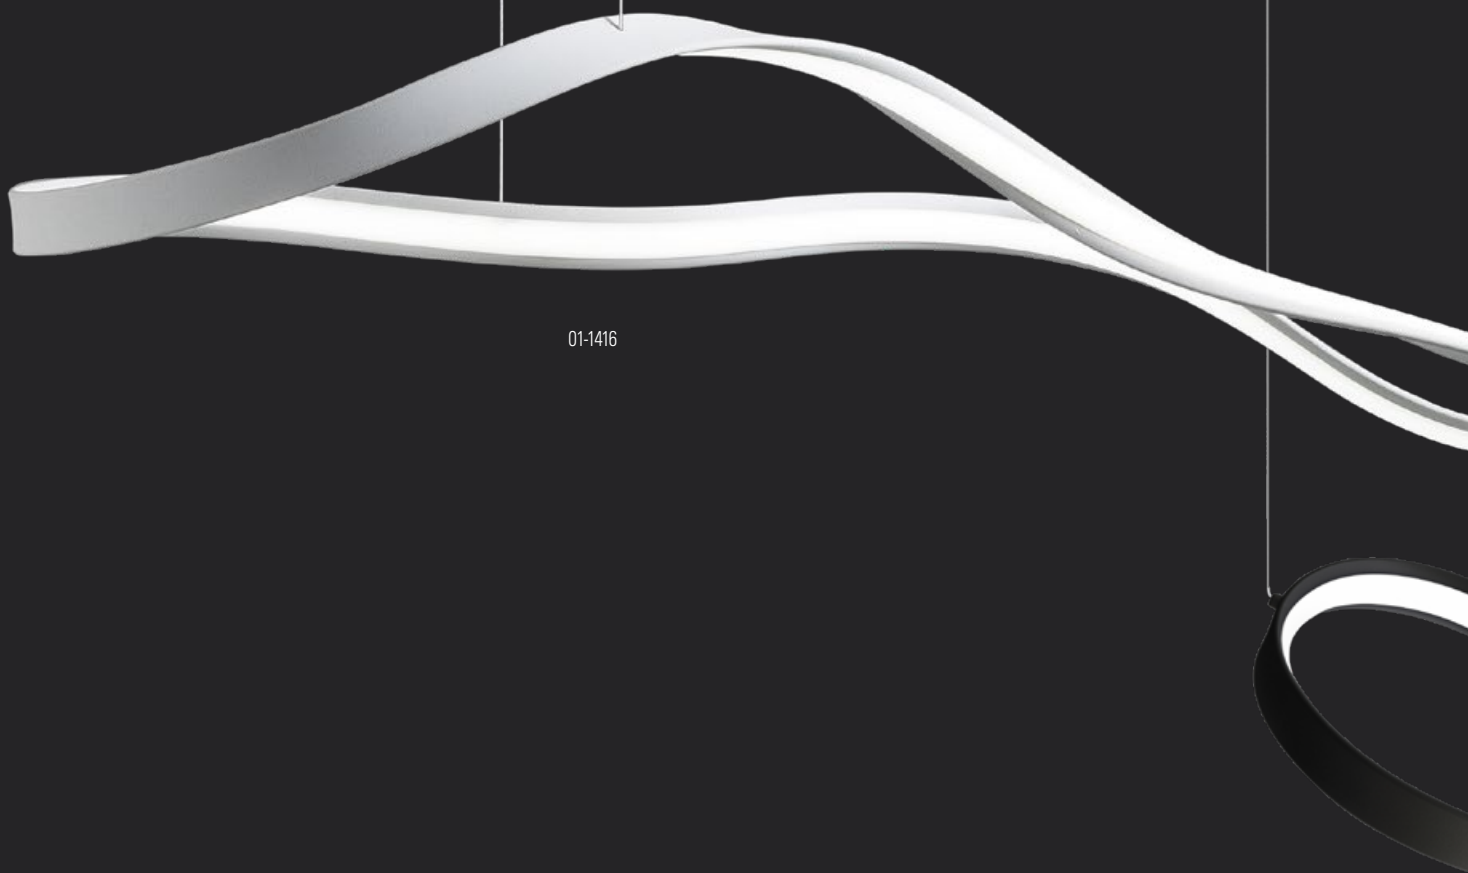

Nubo

01-1416

*Series of interior lighting fixtures
equipped with SMD LEDs, aluminium
and metal structure electrostatically
painted in sand white or sand black,
diffuser of opal white silicone.*

Nubo

01-1416