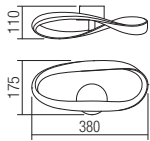

Led type	SMD LED 114 pcs x 0.11W
Power	11,5W
Input	220-240V, 50/60Hz
Color temperature	3000K
Lumen source	1350 lm
Lumen system	762 lm
CRI	85
Not dimmable	☒

CE IP20

art. 01-1414 Sand White
art. 01-2084 Sand Black