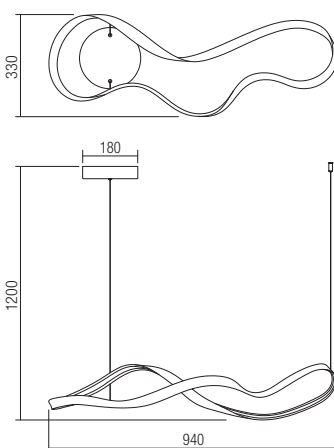

Led type	SMD LED 300 pcs x 0.13W
Power	34,5W
Input	220-240V, 50/60Hz
Color temperature	4000K
Lumen source	4450 lm
Lumen system	2498 lm
CRI	85
Dimmable (3 step)	☑

CE IP20

art. 01-1531 Sand White
art. 01-2092 Sand Black