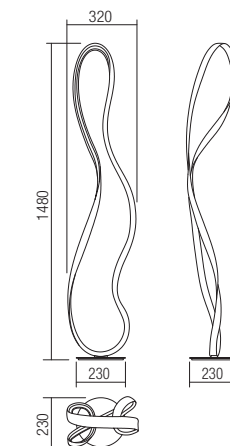

Led type	SMD LED 402 pcs x 0.09W
Power	34,5W
Input	220-240V, 50/60Hz
Color temperature	4000K
Lumen source	4050 lm
Lumen system	2369 lm
CRI	85
Dimmable	☑

CE IP20