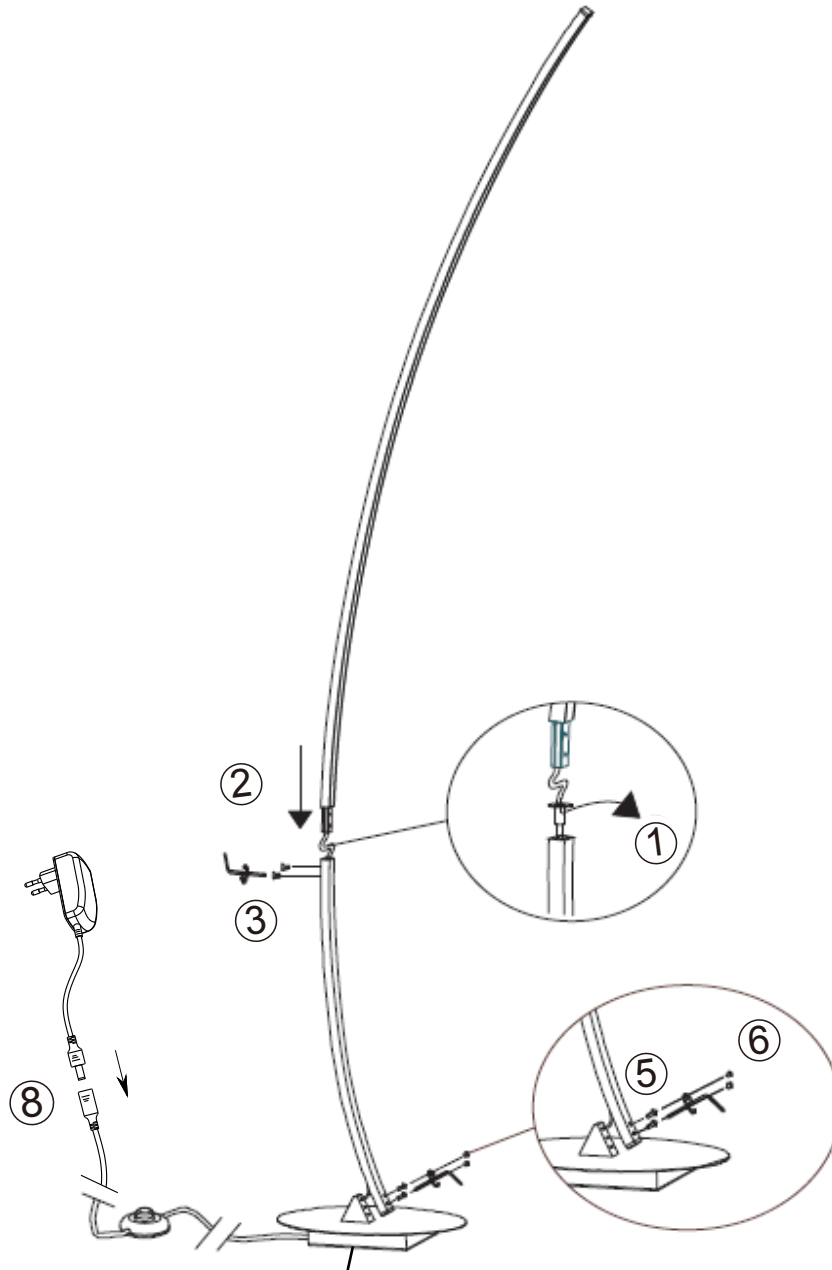

Developed in Germany by  
Made in PRC

REV 2.3

**230V~50Hz LED 11W**

reality-leuchten.de/  
R42791105