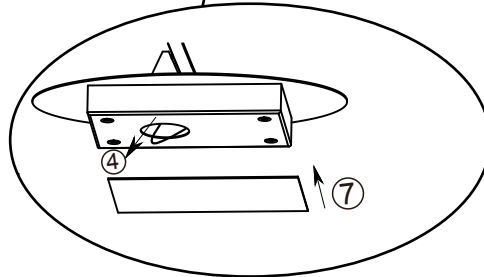

Developed in Germany by  
Made in PRC

REV 2.3

**230V~50Hz LED 11W**

reality-leuchten.de/  
R42791105