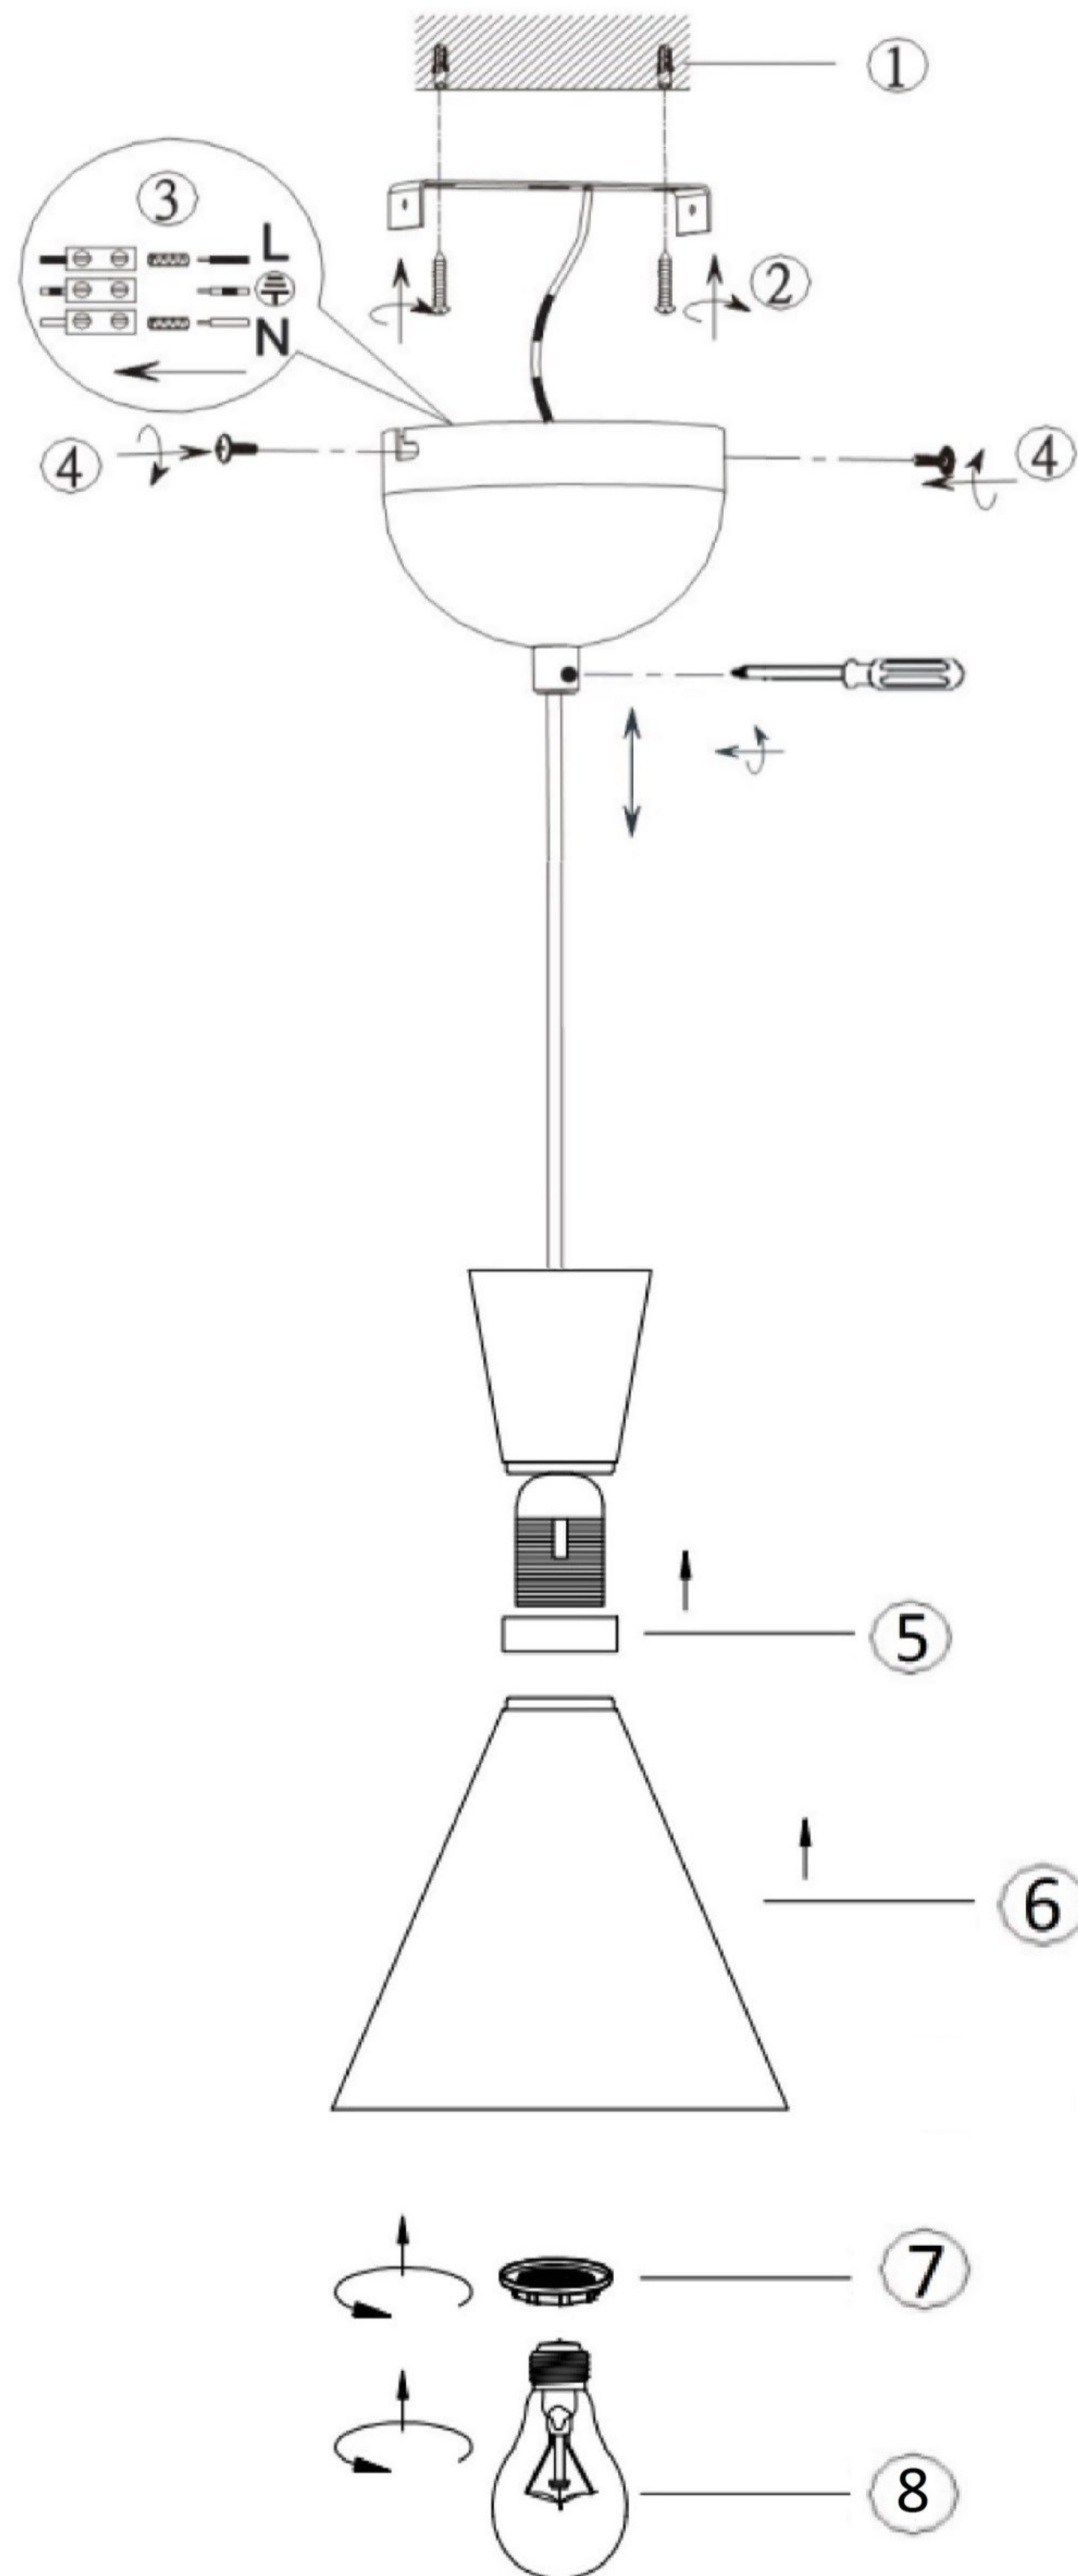

Developed in Germany by
Made in PRC

REV 2.2

230V~ 50Hz, 1 x E27 / max. 28W

reality-leuchten.de/
R30781007