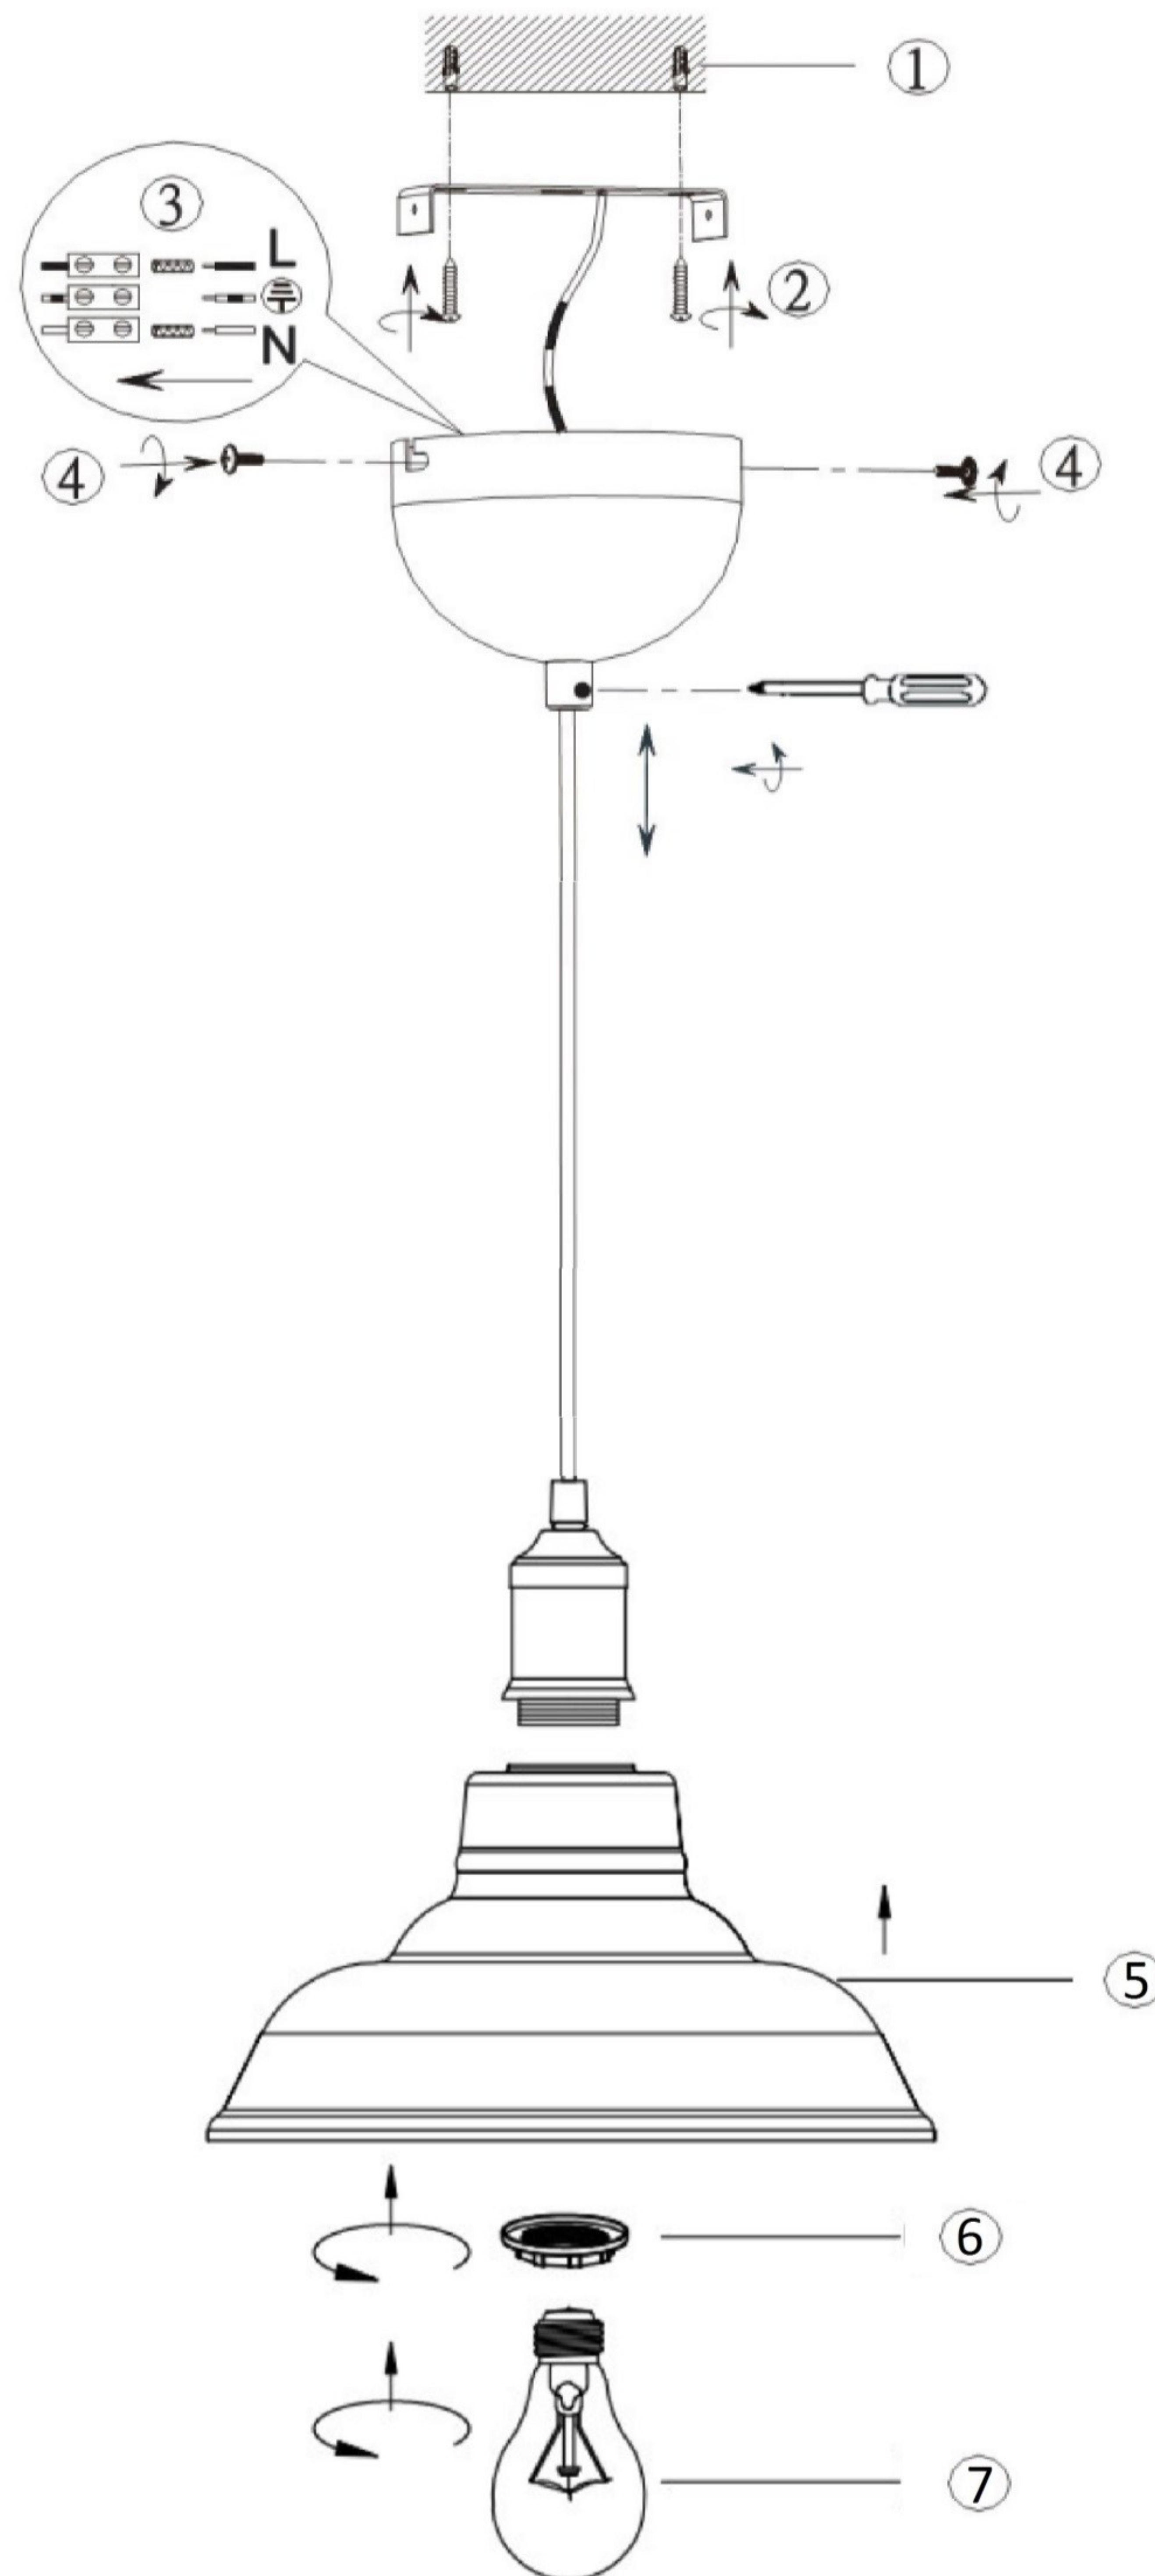

Developed in Germany by
Made in PRC

REV 2.2

230V~ 50Hz, 1 x E27 / max. 28W

reality-leuchten.de/
R30731004