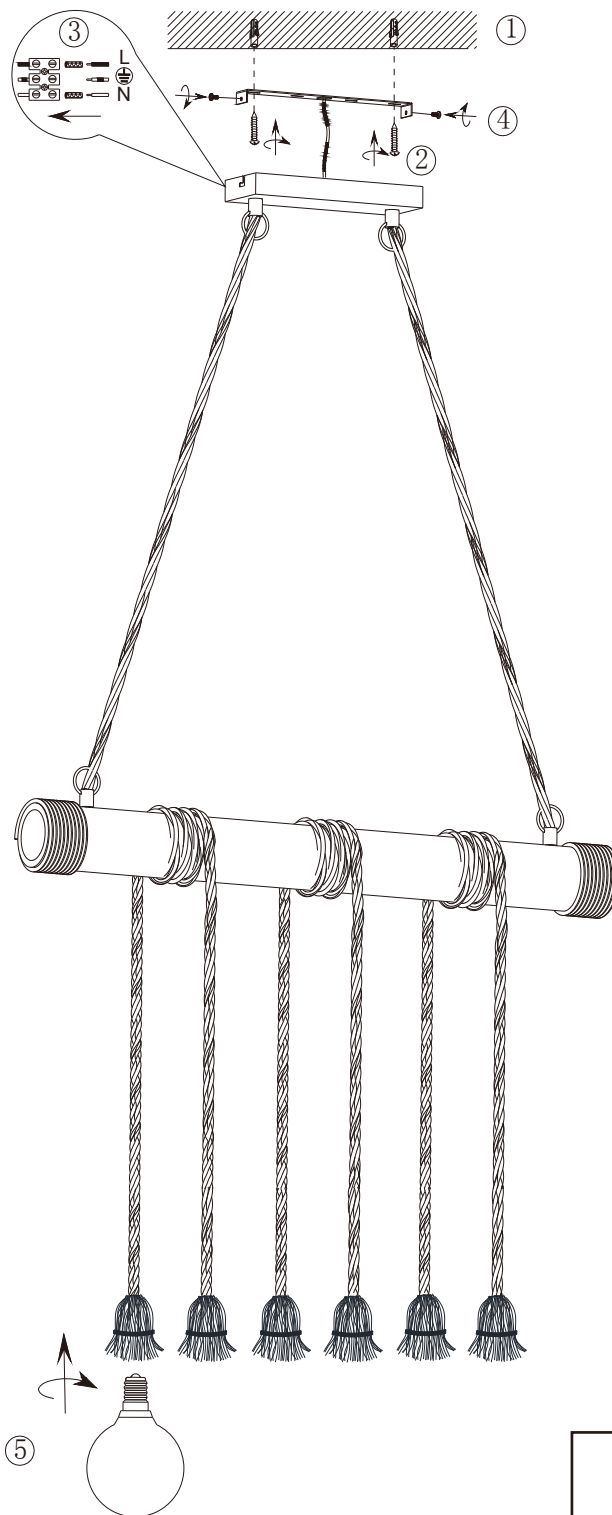

Developed in Germany by
Made in PRC

REV 2.3

230V~50Hz 6xE27 max.10W

reality-leuchten.de/
R30130626