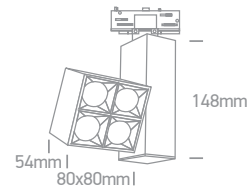

Mirror Square Track Lights

Die cast

65406BT | 15W | LED | Die cast

IP20

3 YEAR

65906BT | 30W | LED | Die cast

IP20

3 YEAR