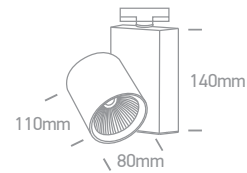

The COB Track Light Range Aluminium

65611NT/B/C

IP20

65611NT | 15W | COB LED | Aluminium

65611NT/B/W

65612NT/B/C

IP20

65612NT | 30W | COB LED | Aluminium