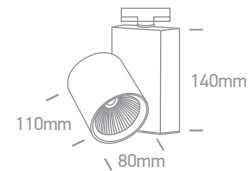

IP20

65612NT | 30W | COB LED | Aluminium

LED BUILT IN
ADJUSTABLE
CE
90 CRI
3 YEAR