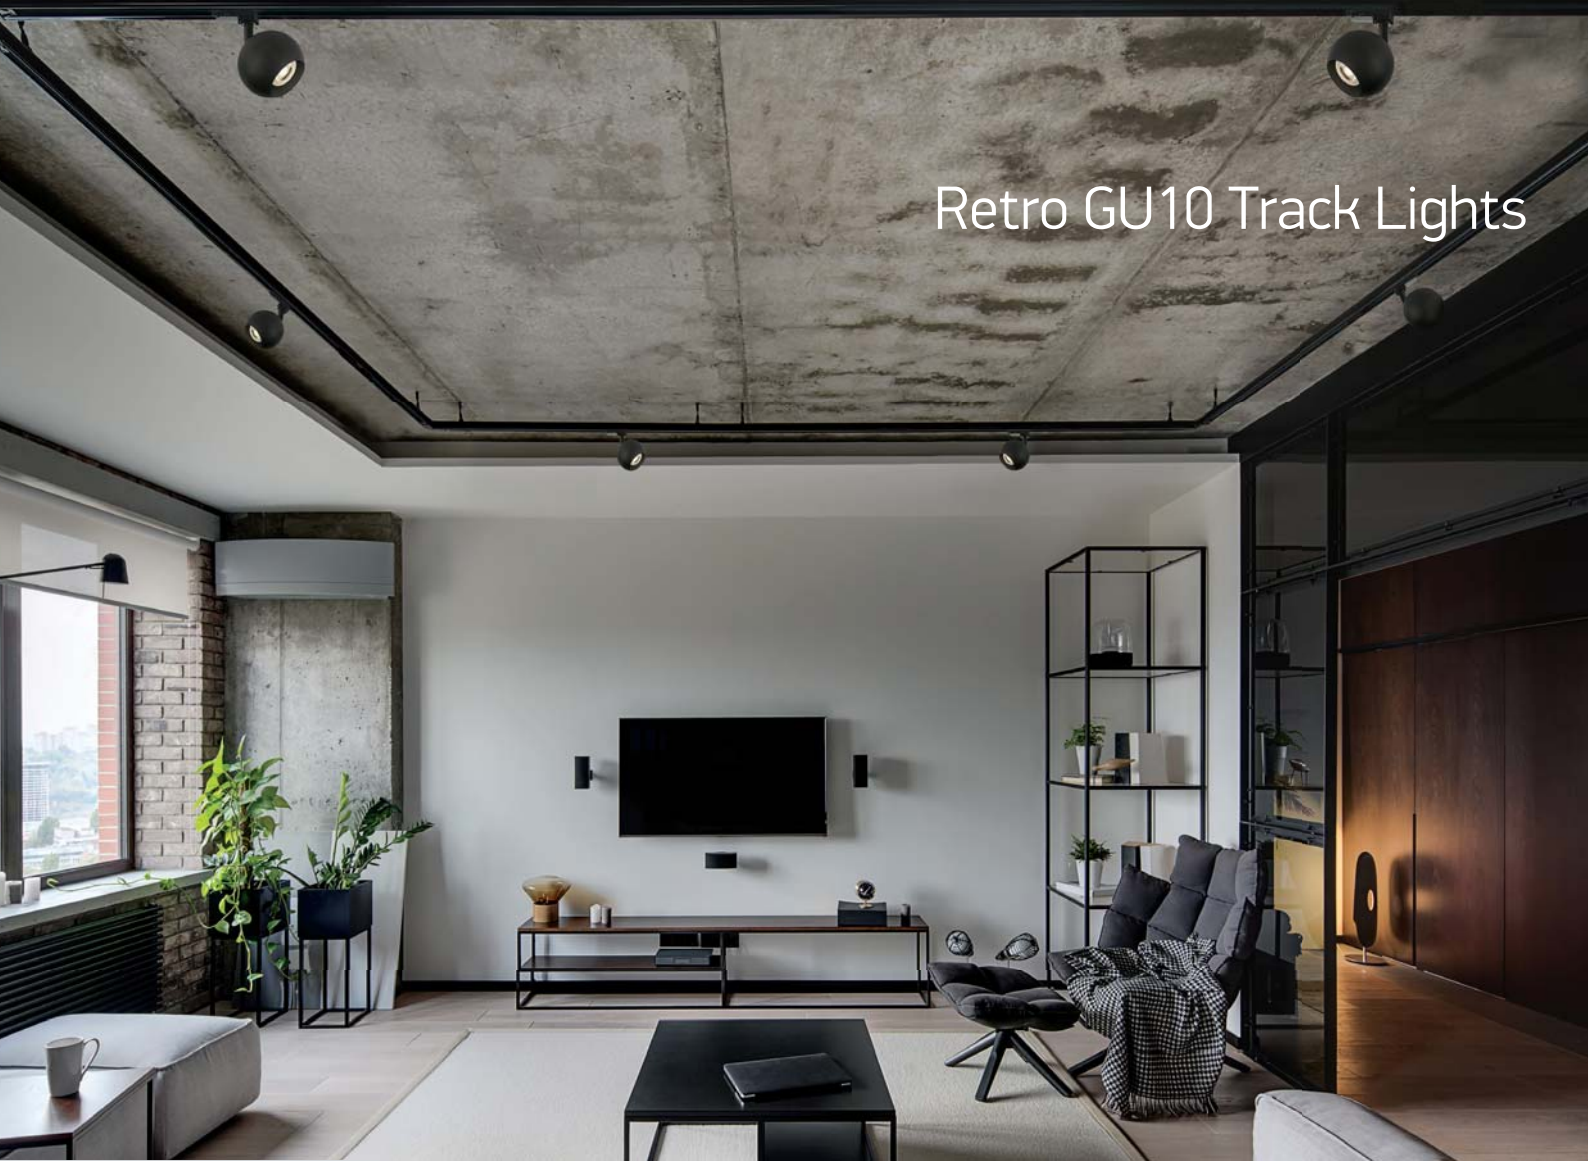

Retro GU10 Track Lights

65105BT | 10W | MR16 | GU10 | Aluminium

CE 5 YEAR

IP20