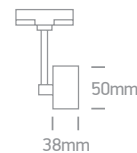

65118AT/G

IP20

65118AT | 50W | R111 | GU10 | Die cast