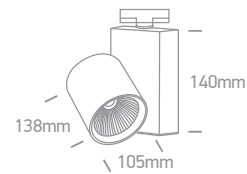

65612NT/B/W

65614NT/B/C

IP20

65614NT | 42W | COB LED | Aluminium

65614NT/B/W

Order Code	Colour	Light Colour	CCT (K)	Watts	Lumen (lm)	Beam Angle	Input	Class	Box	Notes
65611NT/B/C	Black	Cool white	4000K	15W	1300lm	38°	230V	⊕	10	Complete with 400mA driver
65611NT/B/W	Black	Warm white	3000K	15W	1200lm	38°	230V	⊕	10	Complete with 400mA driver
65612NT/B/C	Black	Cool white	4000K	30W	2700lm	38°	230V	⊕	10	Complete with 750mA driver
65612NT/B/W	Black	Warm white	3000K	30W	2700lm	38°	230V	⊕	10	Complete with 750mA driver
65614NT/B/C	Black	Cool white	4000K	42W	3780lm	38°	230V	⊕	10	Complete with 1000mA driver
65614NT/B/W	Black	Warm white	3000K	42W	3780lm	38°	230V	⊕	10	Complete with 1000mA driver