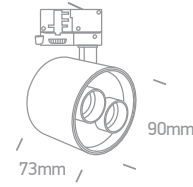

65656CT | 24W | SMD 5050 | Aluminium