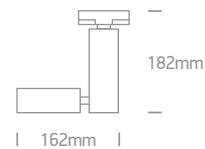

IP20

offer

65514T | 75W | R111 | GU10 | Die cast