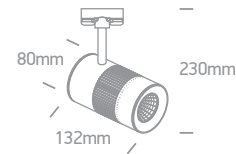

65620TA | 15W | COB LED | Die cast