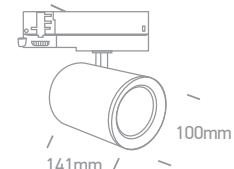

Order Code	Colour	Light Colour	CCT (K)	Watts	Lumen (lm)	Beam Angle	Input	Class	Box	Notes
65654AT/B/C	Black	Cool white	4000K	20W	1800lm	38°	230V	□	20	Complete with 450mA driver
65654AT/B/W	Black	Warm white	3000K	20W	1800lm	38°	230V	□	20	Complete with 450mA driver
65654BT/B/C	Black	Cool white	4000K	30W	2700lm	38°	230V	□	10	Complete with 750mA driver
65654BT/B/W	Black	Warm white	3000K	30W	2700lm	38°	230V	□	10	Complete with 750mA driver
65654CT/B/C	Black	Cool white	4000K	40W	3600lm	38°	230V	□	10	Complete with 1050mA driver
65654CT/B/W	Black	Warm white	3000K	40W	3600lm	38°	230V	□	10	Complete with 1050mA driver
65654CTT/B/C	Black	Cool white	4000K	40W	3600lm	38°	230V	□	10	Complete with 1000mA dimmable driver
65654CTT/B/W	Black	Warm white	3000K	40W	3600lm	38°	230V	□	10	Complete with 1000mA dimmable driver