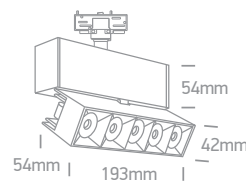

Order Code	Colour	Light Colour	CCT (K)	Watts	Lumen (lm)	Beam Angle	Input	Class	Box	Notes
65306BT/W/W	White	Warm white	3000K	12W	960lm	38°	230V	⊕	30	Complete with 300mA driver
65306BT/B/W	Black	Warm white	3000K	12W	960lm	38°	230V	⊕	30	Complete with 300mA driver
65506BT/W/W	White	Warm white	3000K	20W	1600lm	38°	230V	⊕	20	Complete with 500mA driver
65506BT/B/W	Black	Warm white	3000K	20W	1600lm	38°	230V	⊕	20	Complete with 500mA driver