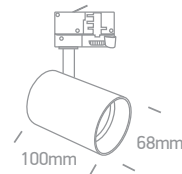

Order Code	Colour	Reflector	Watts	Input	Class		Notes
65105NT/W	White	Black	10W	100-240V		24	-
65105NT/B	Black	Brass	10W	100-240V		24	-
65105NT/BBS	Brushed brass	Black	10W	100-240V		24	-
65105NT/MG	Metal grey	Black	10W	100-240V		24	-