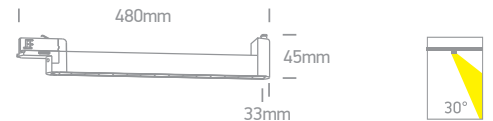

65018T | 16W | SMD 2835 | Linear light | Aluminium + PC