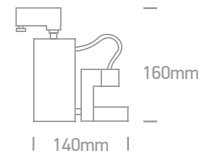

Box Series Track Lights

65012T | 50W | MR16 | GU5,3 | Die cast

IP20

offer

65019T | 50W | MR16 | GU10 | Die cast

IP20

offer

65019T/G