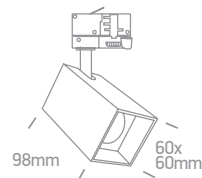

The Dark Light GU10 Range Square

65105NAT | 10W | MR16 | GU10 | Aluminium

DARK LIGHT
IP20

Suitable for GU10 LED lamp.

65105NAT | 10W | MR16 | GU10 | Aluminium

DARK LIGHT
IP20

Suitable for GU10 LED lamp.

Order Code	Colour	Reflector	Watts	Input	Class	Box	Notes
65105NAT/W	White	Black	10W	100-240V	⊕	24	-
65105NAT/B	Black	Brass	10W	100-240V	⊕	24	-