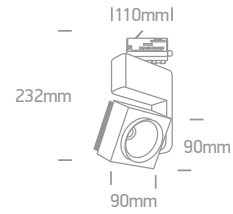

The COB Side Box Range

65630T | 25W | COB LED | Die cast

LED BUILT IN
80 CRI
3 YEAR
ADJUSTABLE
CE

IP20
offer

65626T | 25W | COB LED | Die cast

LED BUILT IN
80 CRI
3 YEAR
ADJUSTABLE
CE

IP20
offer

65226T | 26W | COB LED | Die cast