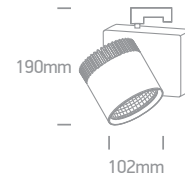

The COB Side Box Range

65630T | 25W | COB LED | Die cast

LED BUILT IN
80 CRI
3 YEAR
ADJUSTABLE
CE

IP20
offer

65626T | 25W | COB LED | Die cast

LED BUILT IN
80 CRI
3 YEAR
ADJUSTABLE
CE

IP20
offer

65226T | 26W | COB LED | Die cast

LED BUILT IN
80 CRI
3 YEAR
ADJUSTABLE
CE

IP20
offer

65622T | 34W | COB LED | Die cast

LED BUILT IN
80 CRI
3 YEAR
ADJUSTABLE
CE

IP20
offer

Order Code	Colour	Light Colour	CCT (K)	Watts	Lumen (lm)	Beam Angle	Input	Class		Notes
65630T/W/W	White	Warm white	3000K	25W	1800lm	45°	100-240V		12	Complete with 580mA driver
65626T/W/C	White	Cool white	4000K	25W	2000lm	45°	100-240V		12	Complete with 580mA driver
65626T/W/W	White	Warm white	3000K	25W	1900lm	45°	100-240V		12	Complete with 580mA driver
65226T/W/W	White	Warm white	3000K	26W	1960lm	30°	100-240V		8	Complete with driver
65622T/W/C	White	Cool white	4000K	34W	3550lm	42°	230V		12	Complete with 900mA driver
65622T/W/W	White	Warm white	3000K	34W	3350lm	42°	230V		12	Complete with 900mA driver