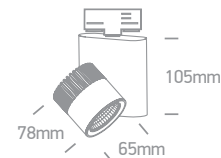

65620AT/W/C

65620AT | 20W | COB LED | Aluminium

DARK LIGHT
IP20
offer

80 CRI
ADJUSTABLE
LED BUILT IN
CE
2 YEAR