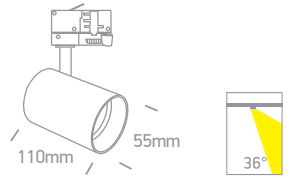

Order Code	Colour	Reflector	Light Colour	CCT (K)	Watts	Lumen (lm)	Beam Angle	Input	Class	Box	Notes
65646T/W/W	White	Black	Warm white	3000K	8W	650lm	36°	230V	⊕	24	AC LED
65646T/B/W	Black	Black	Warm white	3000K	8W	650lm	36°	230V	⊕	24	AC LED
65108T/W/W	White	Black	Warm white	3000K	8W	560lm	36°	230V	⊕	24	Complete with 350mA driver
65108T/B/W	Black	Brass	Warm white	3000K	8W	560lm	36°	230V	⊕	24	Complete with 350mA driver
65524T/W/W	White	Black	Warm white	3000K	12W	1080lm	36°	230V	⊕	24	Complete with 250mA driver
65524T/B/W	Black	Black	Warm white	3000K	12W	1080lm	36°	230V	⊕	24	Complete with 250mA driver
65524T/BBS/W	Brushed brass	Black	Warm white	3000K	12W	1080lm	36°	230V	⊕	24	Complete with 250mA driver