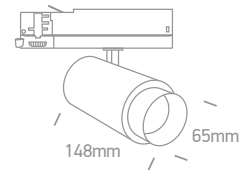

The Zoomable Range

65650AT/W/W

IP20

65650AT | 15W | COB LED | Adjustable beam 20°-60° | Aluminium

LED BUILT IN
80 CRI
ADJUSTABLE

3 YEAR

65650AT/B/W

65650T/W/C