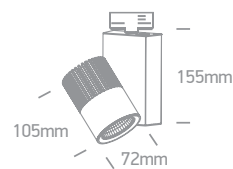

65612T | 30W | COB LED | Aluminium

IP20
offer

80 CRI
2 YEAR
LED BUILT IN
ADJUSTABLE
CE