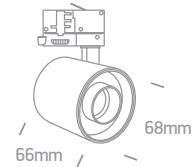

65656BT | 12W | SMD 5050 | Aluminium