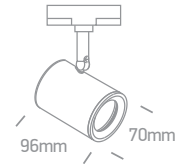

65522T | 10W | MR16 | GU10 | Aluminium