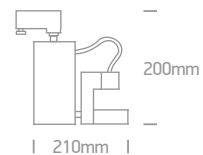

65019T/W

65011T | 75W | PAR30 | E27 | Die cast

IP20

offer

Suitable for PAR30 LED lamp.

Order Code	Colour	Watts	Input	Class		Notes
65012T/G	Grey	50W	230V / 12V	⊕	20	Complete with transformer
65019T/W	White	50W	100-240V	⊕	16	-
65019T/G	Grey	50W	100-240V	⊕	16	-
65011T/G	Grey	75W	100-240V	⊕	8	-