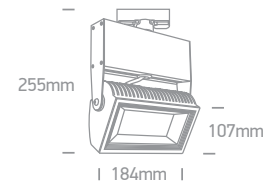

65040T/W/C

65040T | 40W | COB LED | Aluminium