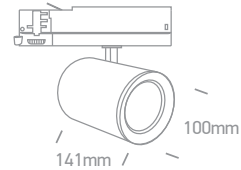

65654CTT/W/W

IP20

65654CTT | 40W | LED | Dimmable | Aluminium

LED BUILT IN
90 CRI
TRIMAC DIMMABLE
ADJUSTABLE
CE
3 YEAR

65654CTT/W/C

Order Code	Colour	Light Colour	CCT (K)	Watts	Lumen (lm)	Beam Angle	Input	Class		Notes
65654AT/W/C	White	Cool white	4000K	20W	1800lm	38°	230V		20	Complete with 450mA driver
65654AT/W/W	White	Warm white	3000K	20W	1800lm	38°	230V		20	Complete with 450mA driver
65654BT/W/C	White	Cool white	4000K	30W	2700lm	38°	230V		10	Complete with 750mA driver
65654BT/W/W	White	Warm white	3000K	30W	2700lm	38°	230V		10	Complete with 750mA driver
65654CT/W/C	White	Cool white	4000K	40W	3600lm	38°	230V		10	Complete with 1050mA driver
65654CT/W/W	White	Warm white	3000K	40W	3600lm	38°	230V		10	Complete with 1050mA driver
65654CTT/W/C	White	Cool white	4000K	40W	3600lm	38°	230V		10	Complete with 1000mA dimmable driver
65654CTT/W/W	White	Warm white	3000K	40W	3600lm	38°	230V		10	Complete with 1000mA dimmable driver