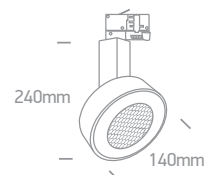

65652T/W/W

65652T | 30W | COB LED | Die cast

Complete with honeycomb.

IP20

65652T/B/W

Order Code	Colour	Light Colour	CCT (K)	Watts	Lumen (lm)	Beam Angle	Input	Class	Box	Notes
65644T/W/W	White	Warm white	3000K	8W	600lm	36°	230V	⌚	24	AC LED
65644T/B/W	Black	Warm white	3000K	8W	600lm	36°	230V	⌚	24	AC LED
65652T/W/C	White	Cool white	4000K	30W	1800lm	24°	230V	⌚	12	Complete with 700mA driver
65652T/W/W	White	Warm white	3000K	30W	1700lm	24°	230V	⌚	12	Complete with 700mA driver
65652T/B/C	Black	Cool white	4000K	30W	1800lm	24°	230V	⌚	12	Complete with 700mA driver
65652T/B/W	Black	Warm white	3000K	30W	1700lm	24°	230V	⌚	12	Complete with 700mA driver