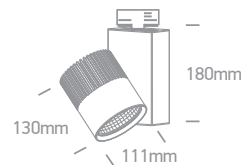

65616T | 50W | COB LED | Aluminium

IP20
offer

80 CRI
2 YEAR
LED BUILT IN
ADJUSTABLE
CE

Order Code	Colour	Light Colour	CCT (K)	Watts	Lumen (lm)	Beam Angle	Input	Class	📦	Notes
65611T/G/W	Grey	Warm white	3000K	15W	1100lm	36°	230V	⊕	12	Complete with 350mA driver
65612T/W/W	White	Warm white	3000K	30W	2300lm	36°	230V	⊕	9	Complete with 700mA driver
65614T/W/W	White	Warm white	3000K	45W	3500lm	36°	230V	⊕	9	Complete with 1000mA driver
65614T/B/W	Black	Warm white	3000K	45W	3500lm	36°	230V	⊕	9	Complete with 1000mA driver
65616T/B/W	Black	Warm white	3000K	50W	4000lm	38°	230V	⊕	6	Complete with 1200mA driver