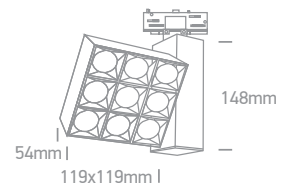

Mirror Square Track Lights

Die cast

65406BT | 15W | LED | Die cast

IP20

3 YEAR

65906BT | 30W | LED | Die cast

IP20

3 YEAR