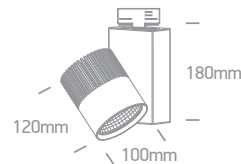

65614T | 45W | COB LED | Aluminium

IP20
offer

80 CRI
2 YEAR
LED BUILT IN
ADJUSTABLE
CE