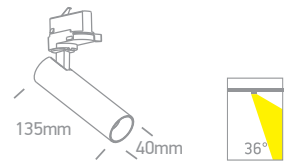

65524T/W/W

65524T | 12W | COB LED | Aluminium

Honeycomb.