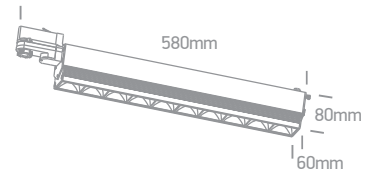

Adjustable LED Linear Track Light

65024T/W/C

IP20

65024T | 10x5W | COB LED | Linear track light | Aluminium + plastic

65024T/B/C

65026T/W/C

IP20

65026T | 40W | SMD 2835 | Linear track light | Aluminium + plastic