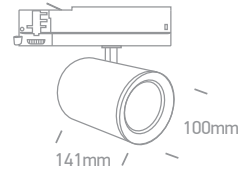

65654CTT/B/W

65654CTT | 40W | LED | Dimmable | Aluminium