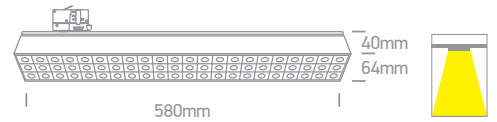

Order Code	Colour	Light Colour	CCT (K)	Watts	Lumen (lm)	Input	Class		Notes
65170AT/W/C	White	Cool white	4000K	30W	2700lm	230V		12	Complete with 700mA driver
65170AT/W/W	White	Warm white	3000K	30W	2700lm	230V		12	Complete with 700mA driver
65170AT/B/C	Black	Cool white	4000K	30W	2700lm	230V		12	Complete with 700mA driver
65170AT/B/W	Black	Warm white	3000K	30W	2700lm	230V		12	Complete with 700mA driver