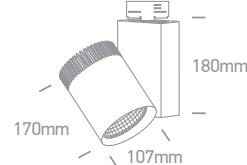

65616T | 50W | COB LED | Aluminium

IP20
offer

80 CRI
2 YEAR
LED BUILT IN
ADJUSTABLE
CE

Order Code	Colour	Light Colour	CCT (K)	Watts	Lumen (lm)	Beam Angle	Input	Class	📦	Notes
65611T/G/W	Grey	Warm white	3000K	15W	1100lm	36°	230V	⊕	12	Complete with 350mA driver
65612T/W/W	White	Warm white	3000K	30W	2300lm	36°	230V	⊕	9	Complete with 700mA driver
65614T/W/W	White	Warm white	3000K	45W	3500lm	36°	230V	⊕	9	Complete with 1000mA driver
65614T/B/W	Black	Warm white	3000K	45W	3500lm	36°	230V	⊕	9	Complete with 1000mA driver
65616T/B/W	Black	Warm white	3000K	50W	4000lm	38°	230V	⊕	6	Complete with 1200mA driver