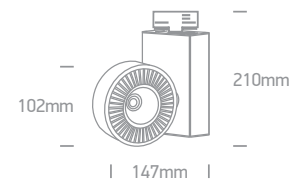

Order Code	Colour	Light Colour	CCT (K)	Watts	Lumen (lm)	Beam Angle	Input	Class	📦	Notes
65628T/W/C	White	Cool white	4000K	15W	1200lm	45°	230V	⚡	12	Complete with 400mA driver
65628T/W/W	White	Warm white	3000K	15W	1095lm	45°	230V	⚡	12	Complete with 400mA driver
65628T/B/C	Black	Cool white	4000K	15W	1200lm	45°	230V	⚡	12	Complete with 400mA driver
65620TA/W/C	White	Cool white	4000K	15W	1200lm	45°	230V	⚡	12	Complete with 400mA driver
65620TA/W/W	White	Warm white	3000K	15W	1095lm	45°	230V	⚡	12	Complete with 400mA driver
65620T/W/W	White	Warm white	3000K	20W	1460lm	45°	230V	⚡	12	Complete with 500mA driver