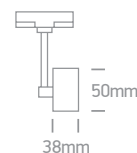

65118AT | 50W | R111 | GU10 | Die cast

Suitable for R111 LED lamp.

65118AT/G

IP20

65118AT | 50W | R111 | GU10 | Die cast

Suitable for R111 LED lamp.

Order Code	Colour	Watts	Input	Class		Notes
65118AT/W	White	50W	100-240V		40	-
65118AT/B	Black	50W	100-240V		40	-
65118AT/G	Grey	50W	100-240V		40	-