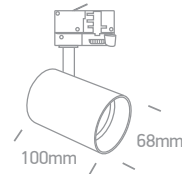

65105NT/BBS

65105NT | 10W | MR16 | GU10 | Aluminium