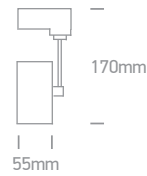

65608T/G/D

65608T | 3x1W | LED | Die cast

IP20
offer

65608T/G/W

65608T | 3x1W | LED | Die cast

IP20
offer

Order Code	Colour	Light Colour	CCT (K)	Watts	Lumen (lm)	Beam Angle	Input	Class		Notes
65608T/G/D	Grey	Daylight	6000K	3x1W	217lm	60°	230V		30	Complete with driver
65608T/G/W	Grey	Warm white	3000K	3x1W	205lm	60°	230V		30	Complete with driver