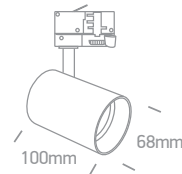

The Dark Light GU10 Range Round

65105NT/BBS

65105NT/MG

65105NT/W

65105NT | 10W | MR16 | GU10 | Aluminium

Suitable for GU10 LED lamp.

65105NT/B

65105NT | 10W | MR16 | GU10 | Aluminium