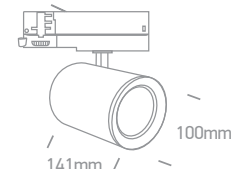

65654CTT/W/W

IP20

65654CTT | 40W | LED | Dimmable | Aluminium

LED BUILT IN
90 CRI
TRIMAC DIMMABLE
ADJUSTABLE
CE
3 YEAR

65654CTT/W/C

Order Code	Colour	Light Colour	CCT (K)	Watts	Lumen (lm)	Beam Angle	Input	Class		Notes
65654AT/W/C	White	Cool white	4000K	20W	1800lm	38°	230V		20	Complete with 450mA driver
65654AT/W/W	White	Warm white	3000K	20W	1800lm	38°	230V		20	Complete with 450mA driver
65654BT/W/C	White	Cool white	4000K	30W	2700lm	38°	230V		10	Complete with 750mA driver
65654BT/W/W	White	Warm white	3000K	30W	2700lm	38°	230V		10	Complete with 750mA driver
65654CT/W/C	White	Cool white	4000K	40W	3600lm	38°	230V		10	Complete with 1050mA driver
65654CT/W/W	White	Warm white	3000K	40W	3600lm	38°	230V		10	Complete with 1050mA driver
65654CTT/W/C	White	Cool white	4000K	40W	3600lm	38°	230V		10	Complete with 1000mA dimmable driver
65654CTT/W/W	White	Warm white	3000K	40W	3600lm	38°	230V		10	Complete with 1000mA dimmable driver