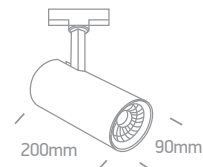

The COB Cylinder Track Light Aluminium

65642AT | 10W | COB LED | Aluminium

65642BT | 20W | COB LED | Aluminium

65642CT | 30W | COB LED | Aluminium

Order Code	Colour	Light Colour	CCT (K)	Watts	Lumen (lm)	Beam Angle	Input	Class		Notes
65642AT/W/C	White	Cool white	4000K	10W	900lm	38°	230V		24	Complete with 250mA driver
65642AT/W/W	White	Warm white	3000K	10W	900lm	38°	230V		24	Complete with 250mA driver
65642BT/W/C	White	Cool white	4000K	20W	1800lm	38°	230V		18	Complete with 500mA driver
65642BT/W/W	White	Warm white	3000K	20W	1800lm	38°	230V		18	Complete with 500mA driver
65642CT/W/C	White	Cool white	4000K	30W	2700lm	38°	230V		15	Complete with 750mA driver
65642CT/W/W	White	Warm white	3000K	30W	2700lm	38°	230V		15	Complete with 750mA driver