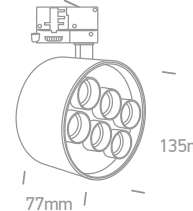

Dark Light Tubes Track Lights

65656AT | 6W | SMD 5050 | Aluminium

65656BT | 12W | SMD 5050 | Aluminium

65656CT | 24W | SMD 5050 | Aluminium

65656DT | 36W | SMD 5050 | Aluminium

Order Code	Colour	Light Colour	CCT (K)	Watts	Lumen (lm)	Beam Angle	Input	Class	Box	Notes
65656AT/W/W	White	Warm white	3000K	6W	480lm	40°	230V	⊕	28	Complete with 150mA driver
65656BT/W/W	White	Warm white	3000K	12W	960lm	40°	230V	⊕	20	Complete with 350mA driver
65656CT/W/W	White	Warm white	3000K	24W	1920lm	40°	230V	⊕	20	Complete with 700mA driver
65656DT/W/W	White	Warm white	3000K	36W	2880lm	40°	230V	⊕	15	Complete with 1000mA driver