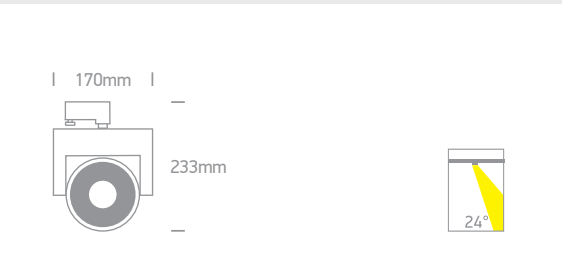

one

Box Series Track Lights

65008T | 10W | LED | Die cast

Order Code	Colour	Light Colour	CCT (K)	Watts	Lumen (lm)	Beam Angle	Input	Class		Notes
65008T/G/D/24	Grey	Daylight	6000K	10W	600lm	24°	230V		12	Complete with driver