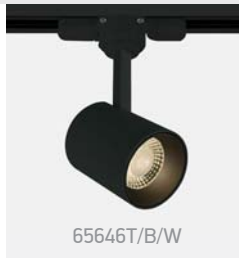

65646T/B/W