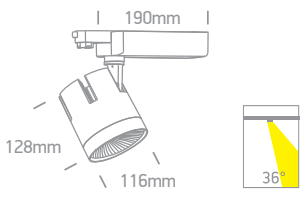

IP20
80 CRI
3 YEAR
ADJUSTABLE
LED BUILT IN
CE