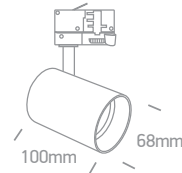

65105NT/MG

65105NT | 10W | MR16 | GU10 | Aluminium