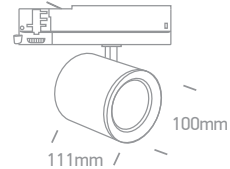

65654CT | 40W | LED | Aluminium