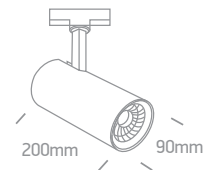

65642BT/B/C

65642CT/B/C

The COB Cylinder Track Light

Aluminium

65642AT | 10W | COB LED | Aluminium

65642BT | 20W | COB LED | Aluminium

65642CT | 30W | COB LED | Aluminium

Order Code	Colour	Light Colour	CCT (K)	Watts	Lumen (lm)	Beam Angle	Input	Class	Class	Notes
65642AT/B/C	Black	Cool white	4000K	10W	900lm	38°	230V	Ⓛ	24	Complete with 250mA driver
65642AT/B/W	Black	Warm white	3000K	10W	900lm	38°	230V	Ⓛ	24	Complete with 250mA driver
65642BT/B/C	Black	Cool white	4000K	20W	1800lm	38°	230V	Ⓛ	18	Complete with 500mA driver
65642BT/B/W	Black	Warm white	3000K	20W	1800lm	38°	230V	Ⓛ	18	Complete with 500mA driver
65642CT/B/C	Black	Cool white	4000K	30W	2700lm	38°	230V	Ⓛ	15	Complete with 750mA driver
65642CT/B/W	Black	Warm white	3000K	30W	2700lm	38°	230V	Ⓛ	15	Complete with 750mA driver