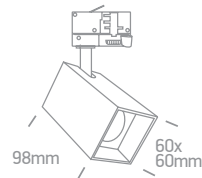

The Dark Light GU10 Range Square

65105NAT | 10W | MR16 | GU10 | Aluminium

DARK LIGHT
IP20

Suitable for GU10 LED lamp.

65105NAT | 10W | MR16 | GU10 | Aluminium

DARK LIGHT
IP20

Suitable for GU10 LED lamp.

Order Code	Colour	Reflector	Watts	Input	Class	Box	Notes
65105NAT/W	White	Black	10W	100-240V	⊕	24	-
65105NAT/B	Black	Brass	10W	100-240V	⊕	24	-