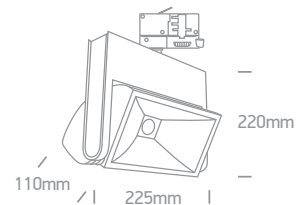

Order Code	Colour	Light Colour	CCT (K)	Watts	Lumen (lm)	Beam Angle	Input	Class		Notes
65020T/W/W	White	Warm white	3000K	20W	1400lm	24°	230V		20	Complete with 600mA driver
65020T/B/W	Black	Warm white	3000K	20W	1400lm	24°	230V		20	Complete with 600mA driver
65042T/W/W	White	Warm white	3000K	42W	3150lm	80°	230V		4	Complete with 1200mA driver
65042T/B/W	Black	Warm white	3000K	42W	3150lm	80°	230V		4	Complete with 1200mA driver
65040T/W/C	White	Cool white	4000K	40W	3600lm	60°	230V		6	Complete with 1050mA driver
65040T/B/C	Black	Cool white	4000K	40W	3600lm	60°	230V		6	Complete with 1050mA driver