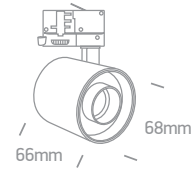

65656BT | 12W | SMD 5050 | Aluminium