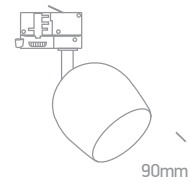

Retro GU10 Track Lights

65105BT | 10W | MR16 | GU10 | Aluminium

CE 5 YEAR

IP20

65105WT | 10W | MR16 | GU10 | Aluminium

CE 5 YEAR

IP20

Order Code	Colour	Watts	Input	Class		Notes
65105BT/W	White	10W	100-240V		30	-
65105BT/B	Black	10W	100-240V		30	-
65105WT/W	White	10W	100-240V		30	-
65105WT/B	Black	10W	100-240V		30	-