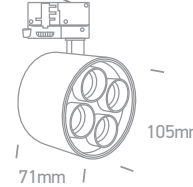

Dark Light Tubes Track Lights

65656AT | 6W | SMD 5050 | Aluminium

65656BT | 12W | SMD 5050 | Aluminium

65656CT | 24W | SMD 5050 | Aluminium

65656DT | 36W | SMD 5050 | Aluminium

Order Code	Colour	Light Colour	CCT (K)	Watts	Lumen (lm)	Beam Angle	Input	Class	Box	Notes
65656AT/W/W	White	Warm white	3000K	6W	480lm	40°	230V	⊕	28	Complete with 150mA driver
65656BT/W/W	White	Warm white	3000K	12W	960lm	40°	230V	⊕	20	Complete with 350mA driver
65656CT/W/W	White	Warm white	3000K	24W	1920lm	40°	230V	⊕	20	Complete with 700mA driver
65656DT/W/W	White	Warm white	3000K	36W	2880lm	40°	230V	⊕	15	Complete with 1000mA driver