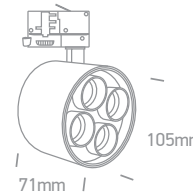

Dark Light Tubes Track Lights

65656AT | 6W | SMD 5050 | Aluminium

65656BT | 12W | SMD 5050 | Aluminium

65656CT | 24W | SMD 5050 | Aluminium

65656DT | 36W | SMD 5050 | Aluminium

Order Code	Colour	Light Colour	CCT (K)	Watts	Lumen (lm)	Beam Angle	Input	Class	Box	Notes
65656AT/B/W	Black	Warm white	3000K	6W	480lm	40°	230V	⊕	28	Complete with 150mA driver
65656BT/B/W	Black	Warm white	3000K	12W	960lm	40°	230V	⊕	20	Complete with 350mA driver
65656CT/B/W	Black	Warm white	3000K	24W	1920lm	40°	230V	⊕	20	Complete with 700mA driver
65656DT/B/W	Black	Warm white	3000K	36W	2880lm	40°	230V	⊕	15	Complete with 1000mA driver