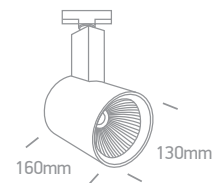

65632CT/B/W

65632CT | 50W | COB LED | Die cast

80
CRI

3
YEAR

IP20