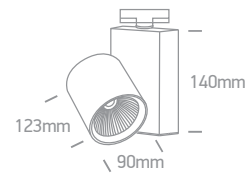

65614NT/B/C

IP20

65614NT | 42W | COB LED | Aluminium