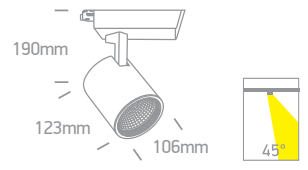

IP20
offer
80 CRI
3 YEAR
ADJUSTABLE
LED BUILT IN
CE

65638T | 50W | COB LED | Die cast