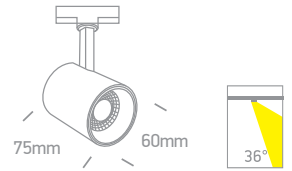

65108T | 8W | COB LED | Aluminium