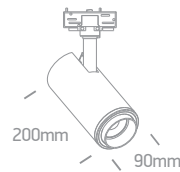

IP20

65650T | 30W | COB LED | Adjustable beam 20°-60° | Aluminium

LED BUILT IN
80 CRI
ADJUSTABLE

3 YEAR

65650T/B/C

65648T/B/C

IP20

65648T | 30W | COB LED | Adjustable beam 12°-60° | Aluminium