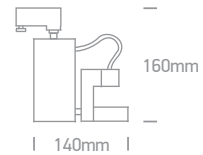

Box Series Track Lights

65012T | 50W | MR16 | GU5,3 | Die cast

IP20

offer

65019T | 50W | MR16 | GU10 | Die cast

IP20

offer

65019T/G