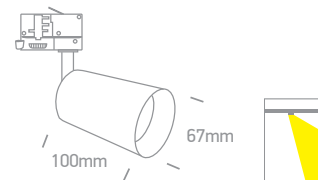

65105CT | 10W | MR16 | GU10 | Aluminium

ADJUSTABLE

5 YEAR

IP20