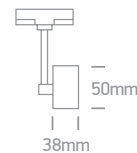

IP20

65118AT | 50W | R111 | GU10 | Die cast