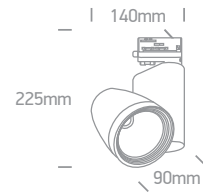

The COB Side Box Range

65630T | 25W | COB LED | Die cast

LED BUILT IN
80 CRI
3 YEAR
ADJUSTABLE
CE

IP20
offer

65626T | 25W | COB LED | Die cast

LED BUILT IN
80 CRI
3 YEAR
ADJUSTABLE
CE

IP20
offer

65226T | 26W | COB LED | Die cast

LED BUILT IN
80 CRI
3 YEAR
ADJUSTABLE
CE

IP20
offer

65622T | 34W | COB LED | Die cast

LED BUILT IN
80 CRI
3 YEAR
ADJUSTABLE
CE

IP20
offer

Order Code	Colour	Light Colour	CCT (K)	Watts	Lumen (lm)	Beam Angle	Input	Class		Notes
65630T/W/W	White	Warm white	3000K	25W	1800lm	45°	100-240V		12	Complete with 580mA driver
65626T/W/C	White	Cool white	4000K	25W	2000lm	45°	100-240V		12	Complete with 580mA driver
65626T/W/W	White	Warm white	3000K	25W	1900lm	45°	100-240V		12	Complete with 580mA driver
65226T/W/W	White	Warm white	3000K	26W	1960lm	30°	100-240V		8	Complete with driver
65622T/W/C	White	Cool white	4000K	34W	3550lm	42°	230V		12	Complete with 900mA driver
65622T/W/W	White	Warm white	3000K	34W	3350lm	42°	230V		12	Complete with 900mA driver