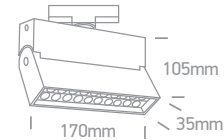

65042T/B/W

65040T/B/C

The Track Floodlight Range

65020T/W/W

65020T | 20W | SMD 3030 | Die cast

65020T/B/W

65042T/W/W

65042T | 42W | SMD 2835 | Die cast