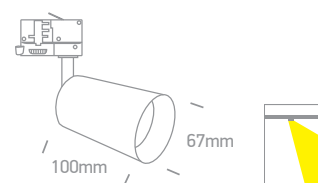

Use 7306CG GU10 LED lamp.

65105CT/BBS

65105CT | 10W | MR16 | GU10 | Aluminium

ADJUSTABLE

5 YEAR

IP20

65105CT/MG

Use 7306CG GU10 LED lamp.