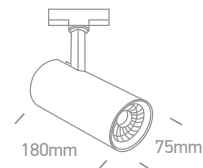

65642CT | 30W | COB LED | Aluminium