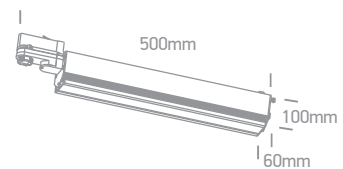

Order Code	Colour	Light Colour	CCT (K)	Watts	Lumen (lm)	Beam Angle	Input	Class	Box	Notes
65024T/W/C	White	Cool white	4000K	10x5W	5800lm	30°	230V	⊥	10	Complete with 1200mA driver
65024T/W/W	White	Warm white	3000K	10x5W	5800lm	30°	230V	⊥	10	Complete with 1200mA driver
65024T/B/C	Black	Cool white	4000K	10x5W	5800lm	30°	230V	⊥	10	Complete with 1200mA driver
65024T/B/W	Black	Warm white	3000K	10x5W	5800lm	30°	230V	⊥	10	Complete with 1200mA driver
65026T/W/C	White	Cool white	4000K	40W	3400lm	100°	230V	⊥	10	Complete with 1000mA driver
65026T/W/W	White	Warm white	3000K	40W	3200lm	100°	230V	⊥	10	Complete with 1000mA driver
65026T/B/C	Black	Cool white	4000K	40W	3400lm	100°	230V	⊥	10	Complete with 1000mA driver
65026T/B/W	Black	Warm white	3000K	40W	3200lm	100°	230V	⊥	10	Complete with 1000mA driver