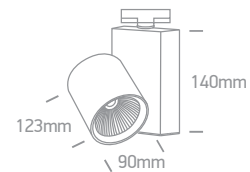

65614NT/W/C

IP20

65614NT | 42W | COB LED | Aluminium

LED BUILT IN
ADJUSTABLE
CE
90 CRI
3 YEAR