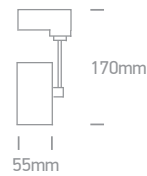

65608T/G/D

65608T | 3x1W | LED | Die cast

IP20
offer

65608T/G/W

65608T | 3x1W | LED | Die cast

IP20
offer

Order Code	Colour	Light Colour	CCT (K)	Watts	Lumen (lm)	Beam Angle	Input	Class		Notes
65608T/G/D	Grey	Daylight	6000K	3x1W	217lm	60°	230V		30	Complete with driver
65608T/G/W	Grey	Warm white	3000K	3x1W	205lm	60°	230V		30	Complete with driver