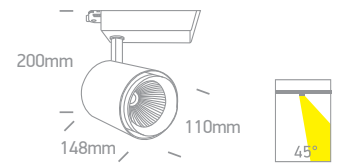

IP20
offer
80 CRI
3 YEAR
ADJUSTABLE
LED BUILT IN
CE

65619T | 38W | COB LED | Aluminium