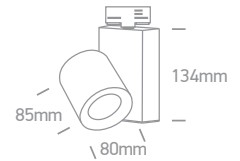

65105GT | 10W | MR16 | GU10 | Polycarbonate