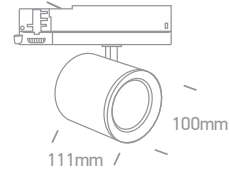

IP20

65654CT | 40W | LED | Aluminium

LED BUILT IN
90 CRI
ADJUSTABLE
CE
3 YEAR