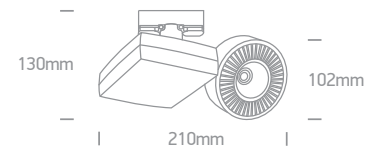

65620T | 20W | COB LED | Aluminium