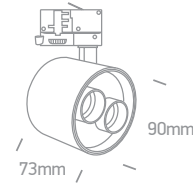

65656CT | 24W | SMD 5050 | Aluminium