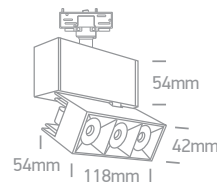

65506BT/W/W

IP20

65506BT | 20W | COB LED | Die cast