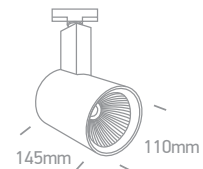

The COB Cylinder Range

65632T/W/W

65632T | 35W | COB LED | Aluminium

80
 CRI

3
 YEAR

IP20

65632CT/W/W

65632CT | 50W | COB LED | Die cast