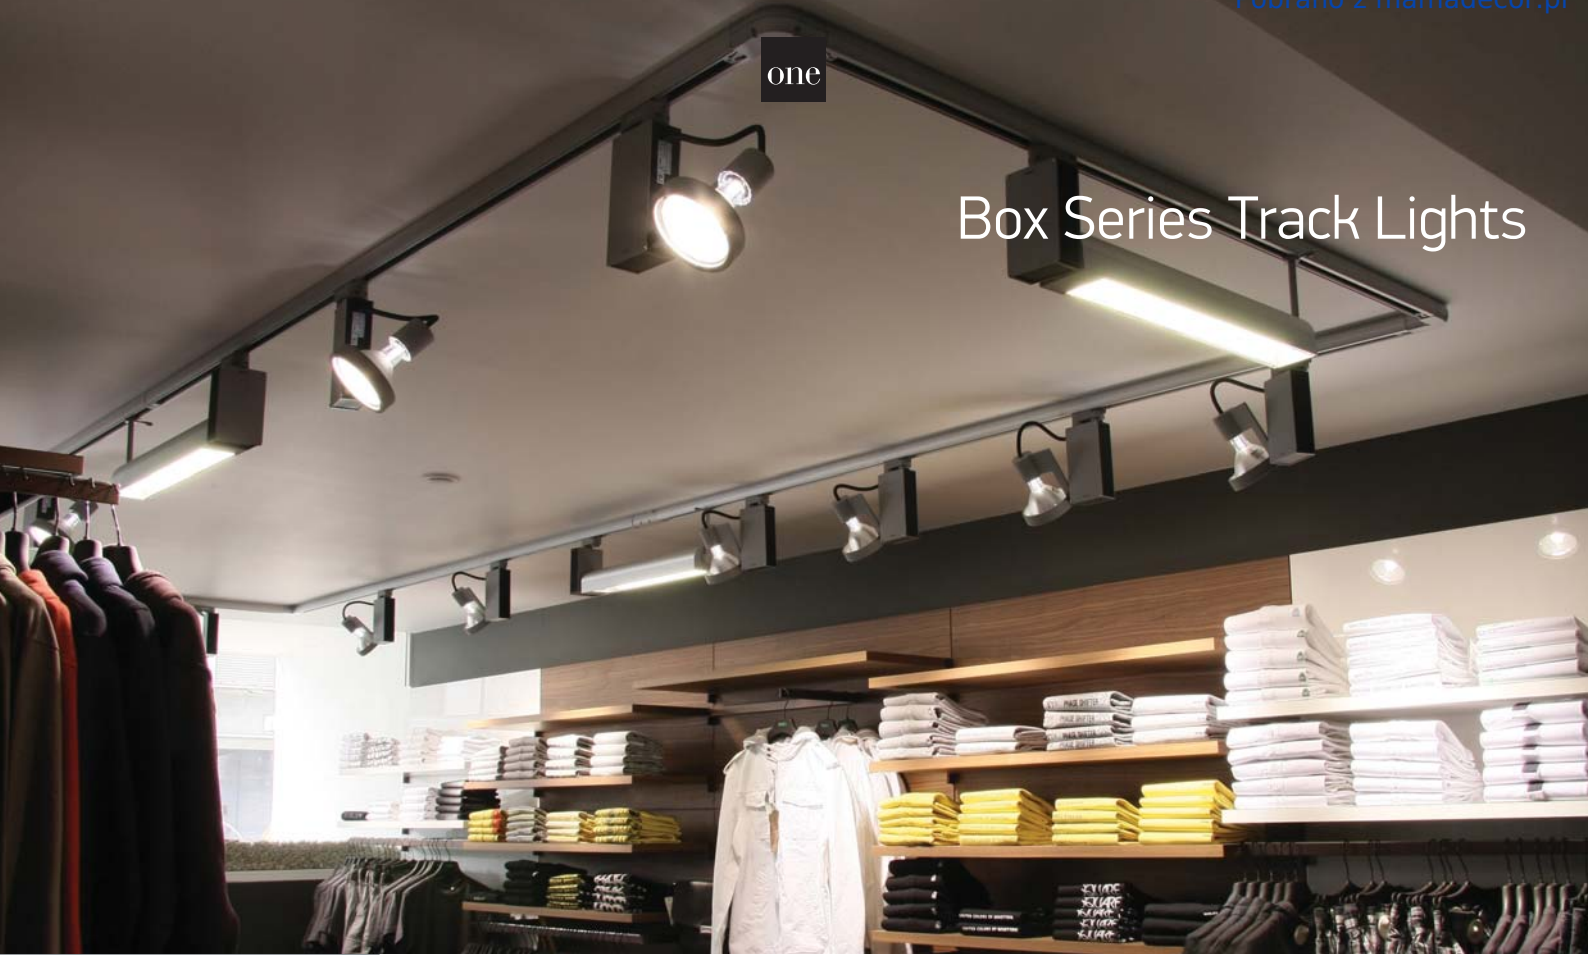

Box Series Track Lights

65012T | 50W | MR16 | GU5,3 | Die cast

IP20

offer