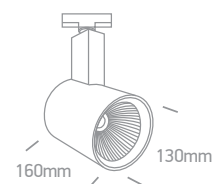

Order Code	Colour	Light Colour	CCT (K)	Watts	Lumen (lm)	Beam Angle	Input	Class		Notes
65632T/W/W	White	Warm white	3000K	35W	3200lm	36°	230V		9	Complete with 900mA driver
65632CT/W/W	White	Warm white	3000K	50W	3750lm	36°	230V		6	Complete with 1250mA driver
65632CT/B/W	Black	Warm white	3000K	50W	3750lm	36°	230V		6	Complete with 1250mA driver