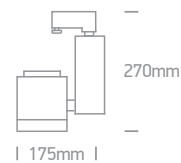

Suitable for R111 LED lamp.

IP20

offer

65514T | 75W | R111 | GU10 | Die cast

Suitable for R111 LED lamp.

Order Code	Colour	Watts	Input	Class		Notes
65518T/W	White	50W	100-240V		12	-
65518T/B	Black	50W	100-240V		12	-
65514T/G	Grey	75W	100-240V		12	-