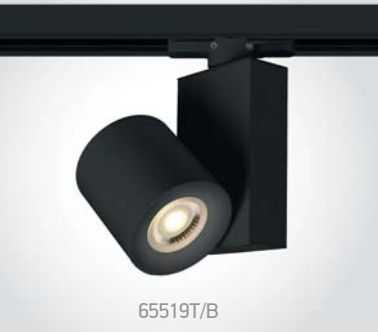

DARK LIGHT

IP20

65522T/W

Removable honeycomb.

65519T/B

65519T | 10W | MR16 | GU10 | Aluminium

IP20

65519T/W