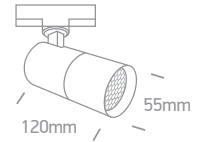

DARK LIGHT

IP20

65522T/W

Removable honeycomb.

65519T/B

65519T | 10W | MR16 | GU10 | Aluminium

IP20

65519T/W