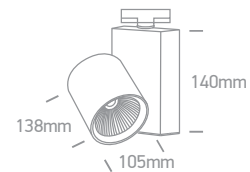

IP20

65614NT | 42W | COB LED | Aluminium

LED BUILT IN
 ADJUSTABLE
 CE
 90 CRI
 3 YEAR

65614NT/W/W

Order Code	Colour	Light Colour	CCT (K)	Watts	Lumen (lm)	Beam Angle	Input	Class		Notes
65611NT/W/C	White	Cool white	4000K	15W	1300lm	38°	230V		10	Complete with 400mA driver
65611NT/W/W	White	Warm white	3000K	15W	1200lm	38°	230V		10	Complete with 400mA driver
65612NT/W/C	White	Cool white	4000K	30W	2700lm	38°	230V		10	Complete with 750mA driver
65612NT/W/W	White	Warm white	3000K	30W	2700lm	38°	230V		10	Complete with 750mA driver
65614NT/W/C	White	Cool white	4000K	42W	3780lm	38°	230V		10	Complete with 1000mA driver
65614NT/W/W	White	Warm white	3000K	42W	3780lm	38°	230V		10	Complete with 1000mA driver