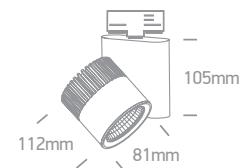

Order Code	Colour	Light Colour	CCT (K)	Watts	Lumen (lm)	Beam Angle	Input	Class	📦	Notes
65610AT/W/C	White	Cool white	4000K	10W	800lm	38°	230V	⊕	20	Complete with 300mA driver
65610AT/W/W	White	Warm white	3000K	10W	800lm	38°	230V	⊕	20	Complete with 300mA driver
65610AT/B/W	Black	Warm white	3000K	10W	800lm	38°	230V	⊕	20	Complete with 300mA driver
65620AT/W/C	White	Cool white	4000K	20W	1500lm	38°	230V	⊕	10	Complete with 500mA driver
65620AT/W/W	White	Warm white	3000K	20W	1500lm	38°	230V	⊕	10	Complete with 500mA driver
65620AT/B/W	Black	Warm white	3000K	20W	1500lm	38°	230V	⊕	10	Complete with 500mA driver