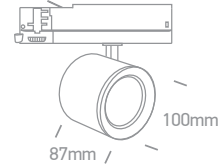

IP20

65654BT | 30W | LED | Aluminium

LED BUILT IN
90 CRI
ADJUSTABLE
CE
3 YEAR