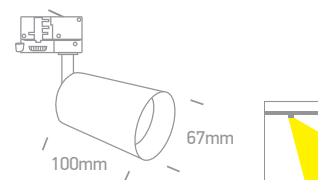

65105CT/BBS

65105CT | 10W | MR16 | GU10 | Aluminium

ADJUSTABLE

5 YEAR

IP20