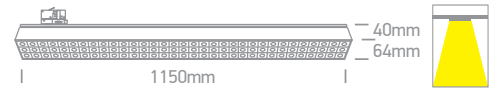

65170BT/B/W

IP20

65170BT | 60W | SMD 3030 | Linear track light | Aluminium