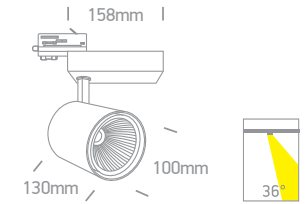

The COB Top Box Range

65618T | 35W | COB LED | Die cast

IP20
 offer
 80 CRI
 3 YEAR
 ADJUSTABLE
 LED BUILT IN
 CE

65619T | 38W | COB LED | Aluminium

IP20
 80 CRI
 3 YEAR
 ADJUSTABLE
 LED BUILT IN
 CE

65624T | 35W | COB LED | Die cast