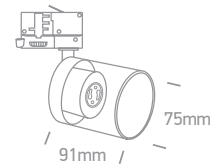

Order Code	Colour	Watts	Input	Class	Box	Notes
65520T/W	White	10W	100-240V	⊕	20	-
65520T/B	Black	10W	100-240V	⊕	20	-
65522T/W	White	10W	100-240V	⊕	24	-
65522T/B	Black	10W	100-240V	⊕	24	-
65519T/W	White	10W	100-240V	⊕	12	-
65519T/B	Black	10W	100-240V	⊕	12	-
65105GT	Clear	10W	100-240V	⊕	40	-