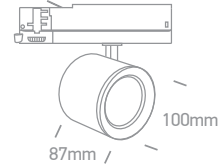

65654BT | 30W | LED | Aluminium