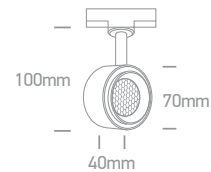

65652T/W/W

65652T | 30W | COB LED | Die cast

Complete with honeycomb.