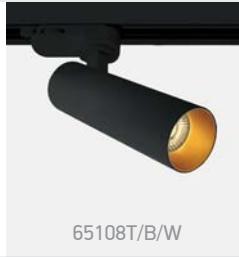

65108T/B/W