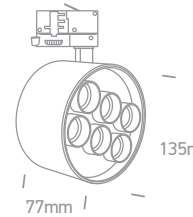

Dark Light Tubes Track Lights

65656AT | 6W | SMD 5050 | Aluminium

65656BT | 12W | SMD 5050 | Aluminium

65656CT | 24W | SMD 5050 | Aluminium

65656DT | 36W | SMD 5050 | Aluminium

Order Code	Colour	Light Colour	CCT (K)	Watts	Lumen (lm)	Beam Angle	Input	Class	Box	Notes
65656AT/B/W	Black	Warm white	3000K	6W	480lm	40°	230V	⊕	28	Complete with 150mA driver
65656BT/B/W	Black	Warm white	3000K	12W	960lm	40°	230V	⊕	20	Complete with 350mA driver
65656CT/B/W	Black	Warm white	3000K	24W	1920lm	40°	230V	⊕	20	Complete with 700mA driver
65656DT/B/W	Black	Warm white	3000K	36W	2880lm	40°	230V	⊕	15	Complete with 1000mA driver