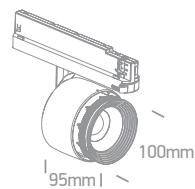

Order Code	Colour	Light Colour	CCT (K)	Watts	Lumen (lm)	Beam Angle	Input	Class		Notes
65650AT/W/W	White	Warm white	3000K	15W	1350lm	20°-60°	230V		15	Complete with 350mA driver
65650AT/B/W	Black	Warm white	3000K	15W	1350lm	20°-60°	230V		15	Complete with 350mA driver
65650T/W/C	White	Cool white	4000K	30W	2400lm	20°-60°	230V		15	Complete with 750mA driver
65650T/W/W	White	Warm white	3000K	30W	2300lm	20°-60°	230V		15	Complete with 750mA driver
65650T/B/C	Black	Cool white	4000K	30W	2400lm	20°-60°	230V		15	Complete with 750mA driver
65650T/B/W	Black	Warm white	3000K	30W	2300lm	20°-60°	230V		15	Complete with 750mA driver
65648T/B/C	Black	Cool white	4000K	30W	2550lm	12°-60°	120-240V		12	Complete with 700mA driver
65648T/B/W	Black	Warm white	3000K	30W	2550lm	12°-60°	120-240V		12	Complete with 700mA driver