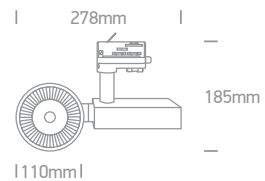

LED BUILT IN
80 CRI
3 YEAR
ADJUSTABLE
CE

IP20
offer

65622T | 34W | COB LED | Die cast

LED BUILT IN
80 CRI
3 YEAR
ADJUSTABLE
CE

IP20
offer

Order Code	Colour	Light Colour	CCT (K)	Watts	Lumen (lm)	Beam Angle	Input	Class		Notes
65630T/W/W	White	Warm white	3000K	25W	1800lm	45°	100-240V		12	Complete with 580mA driver
65626T/W/C	White	Cool white	4000K	25W	2000lm	45°	100-240V		12	Complete with 580mA driver
65626T/W/W	White	Warm white	3000K	25W	1900lm	45°	100-240V		12	Complete with 580mA driver
65226T/W/W	White	Warm white	3000K	26W	1960lm	30°	100-240V		8	Complete with driver
65622T/W/C	White	Cool white	4000K	34W	3550lm	42°	230V		12	Complete with 900mA driver
65622T/W/W	White	Warm white	3000K	34W	3350lm	42°	230V		12	Complete with 900mA driver