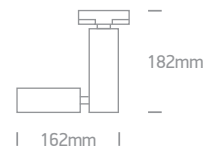

IP20

65518T | 50W | R111 | GU10 | Aluminium