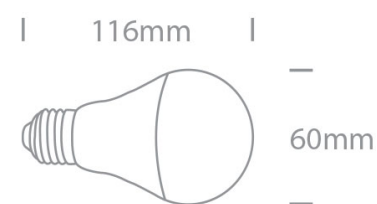

New 2023 Edition 2&gt;Lamps

9G09T

E27 TUYA/SMART LIFE RGB/CCT Adjustable lamp.

Suitable for residential and commercial applications.

Complies with standard EN62560 and any other specific standards.

## Dimensions

White

Shape

Circular

Height

116mm

Diameter

60mm

#### Illumination Data

Colour Temperature	RGB/2700-6500K
Lumen Output	780lm
Light Efficiency	86,67lm/W
CRI	80
Illumination Diagram	