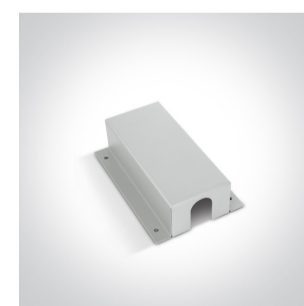

### Accessories

7812

7815B/G

7815B/G

7815B/W

7815B/W

7814

7815/G

7815/G

7815/W

7815/W

Physical Specification

Item Group	08 Strips & Profiles
Family	Flex Lightline
Order Code	7810/P
Material	Silicone
Shape	Rectangular
Length	50000mm
Width	16mm
Height	27mm
Surface Ceiling	Yes
Surface Wall	Yes
Surface Floor/Ground	Yes
Indoor	Yes
Outdoor	Yes