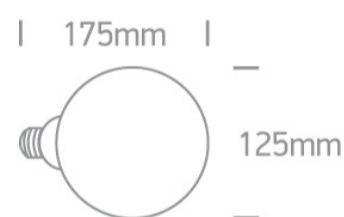

25 Lamps > Retro Lamps LED

9G06RD/EW/E

Triac Dimmable Retro E27 G125 lamp.

Suitable for residential and commercial applications.

Complies with standard EN62560 and any other specific standards.

Downloads

Dimensions

Physical Specification

Item Group	25 Lamps
Family	Retro Lamps LED
Order Code	9G06RD/EW/E
Shape	Circular
Height	175mm
Diameter	125mm

Electrical Characteristics

Gear	No
Lamp	
Input Type	Mains Voltage

Input Voltage	220-240V
50 Hz	Yes
60 Hz	Yes
Power(Watts)	5W
IP Rating	IP20
Lamp Type	LED
Lamp Holder	E27
Dimmable	Yes
Dimmer type	Triac

Illumination Data

Colour Temperature	2700K
Lumen Output	600lm
Light Efficiency	120lm/W
CRI	80
Illumination Diagram	

Packing Info

Box Length	13,6cm
Box Width	13,6cm
Box Height	9,5cm
Box Weight	0.220kg
Pcs/Carton	20
Barcode	5291889045410
HS Code	8539500000