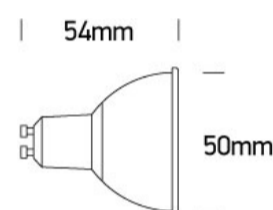

## 7306GDV/EWW

MR16 GU10 Leading & Trailing edge dimm to warm 230V AC lamp.

Suitable for residential and commercial applications.

Complies with standard EN62560 and any other specific standards.

### Dimensions

### Physical Specification

Item Group	25 Lamps
Family	Dim To Warm GU10 Dimmable
Order Code	7306GDV/EWW
Shape	Circular
Height	54mm
Diameter	50mm

#### Illumination Data

Colour Temperature	2800K-2200K
Lumen Output	350lm
Light Efficiency	63,63lm/W
CRI	90
Beam Angle	36°
Illumination Diagram	