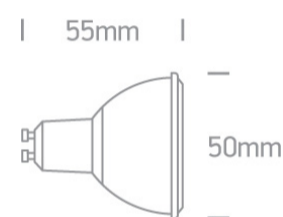

## Dimensions

Circular

Height

55mm

Diameter

50mm

Gear	No
Lamp	
Input Type	Mains Voltage
Input Voltage	220-240V
50 Hz	Yes
60 Hz	Yes
Power(Watts)	6W
Lamp Type	LED
Lamp Holder	GU10
LED Type	COB
LED Brand	Sanan
Dimmable	Yes
Dimmer type	Triac

## Illumination Data

Colour Temperature	3000K
Lumen Output	500lm
Light Efficiency	83,33lm/W
CRI	85
Beam Angle	60°
Illumination Diagram	

## Packing Info

Box Length	5cm
Box Width	5cm
Box Height	6cm
Box Weight	0.052kg
Pcs/Carton	100

Barcode

5291889049227

Pobrano z mamadecor.pl

HS Code

8539520000