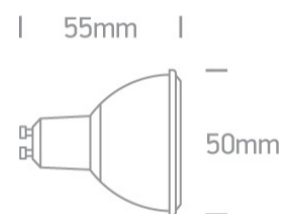

## Dimensions

Circular

Height

55mm

Diameter

50mm

Gear	No
Lamp	
Input Type	Mains Voltage
Input Voltage	220-240V
50 Hz	Yes
60 Hz	Yes
Power(Watts)	6W
Lamp Type	LED
Lamp Holder	GU10
LED Type	COB
LED Brand	Sanan
Dimmable	Yes
Dimmer type	Triac

## Illumination Data

Colour Temperature	2700K
Lumen Output	480lm
Light Efficiency	80lm/W
CRI	85
Beam Angle	60°
Illumination Diagram	

## Packing Info

Box Length	5cm
Box Width	5cm
Box Height	6cm
Box Weight	0.052kg
Pcs/Carton	100

Barcode

5291889049234

Pobrano z mamadecor.pl

HS Code

8539520000