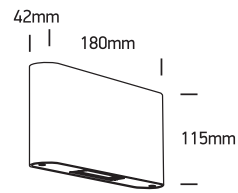

INSTALLATION MANUAL

67412

ecolight

230V | 2x6W | IP54 | Adjustable beams | Die cast
Complete with 500mA driver.

80 CRI

Warnings:

1. Make sure that the product is installed properly before connecting to electricity.
2. Do not cover the fitting.
3. Maintenance and installation should only be carried out by a professional electrician.