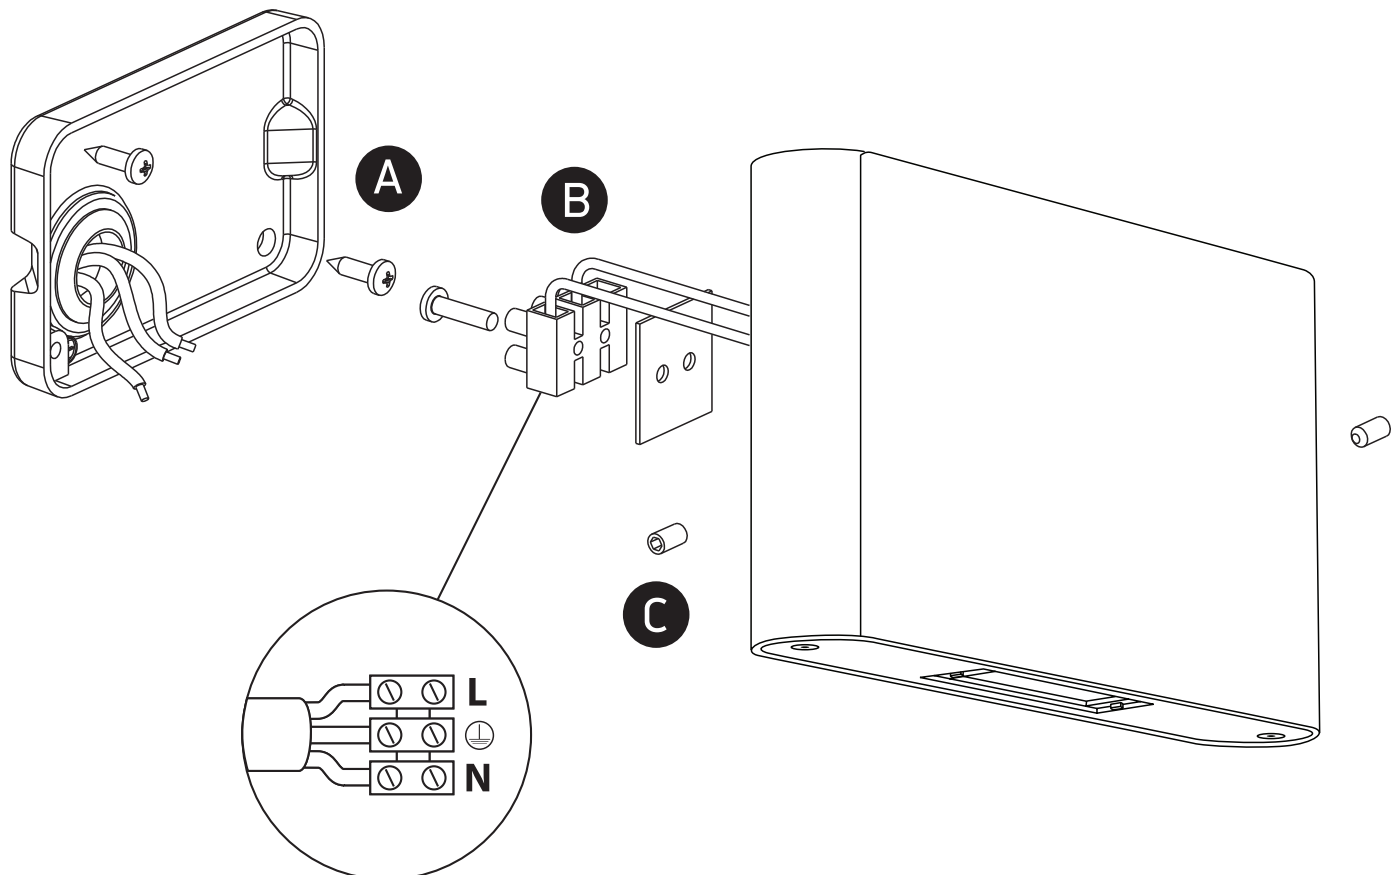

INSTALLATION MANUAL

67412

ecolight

230V | 2x6W | IP54 | Adjustable beams | Die cast
Complete with 500mA driver.

80 CRI

Warnings:

1. Make sure that the product is installed properly before connecting to electricity.
2. Do not cover the fitting.
3. Maintenance and installation should only be carried out by a professional electrician.