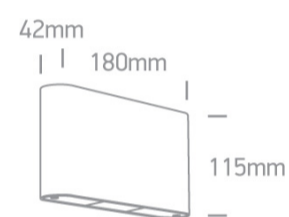

13 Wall & Ceiling LED>Outdoor Slim Range Up & down beam

67412/AN/W

2x6W LED wall light with adjustable beam, ideal for both indoor and outdoor installation.

Complete with 500mA driver.

Complies with standard EN60598-1 and any other specific standards.

Downloads

Dimensions

Physical Specification

Item Group	13 Wall & Ceiling LED
Family	Outdoor Slim Range Up & down beam
Order Code	67412/AN/W
Colour	Anthracite
Material	Die Cast
Shape	Rectangular
Length	180mm
Width	42mm
Height	115mm
Surface Wall	Yes
Indoor	Yes
Outdoor	Yes