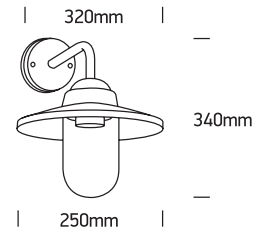

# INSTALLATION MANUAL

67408

100-240V | E27 | 40W | IP44 | Metal + glass

**one**  
LIGHT