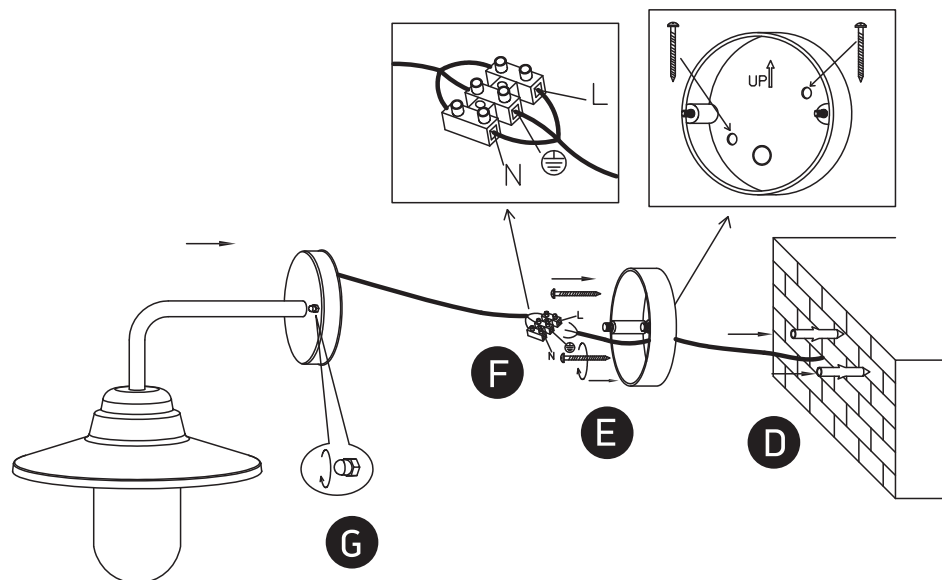

# INSTALLATION MANUAL

67408

100-240V | E27 | 40W | IP44 | Metal + glass

**one**  
LIGHT

## Warnings:

1. Make sure that the product is installed properly before connecting to electricity.
2. Do not cover the fitting.
3. Maintenance and installation should only be carried out by a professional electrician.