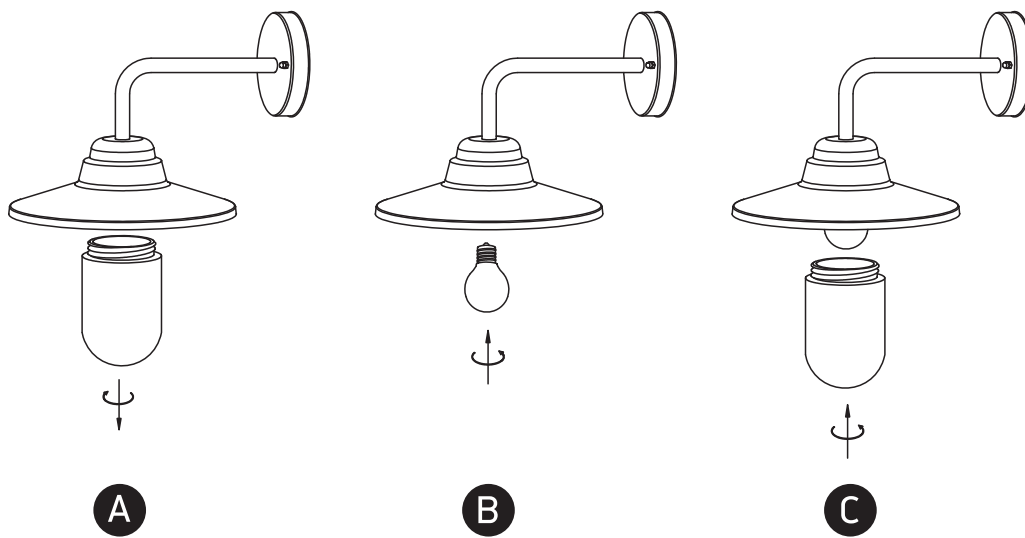

# INSTALLATION MANUAL

67408

100-240V | E27 | 40W | IP44 | Metal + glass

**one**  
LIGHT