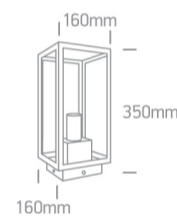

## Dimensions

## Physical Specification

Item Group	20 Garden & Underwater
Family	The Romantic Outdoor Range
Order Code	67406E/B
Colour	Black
Material	Stainless Steel 201
Diffuser Material	Glass
Shape	Rectangular
Length	160mm
Width	350mm
Height	160mm
Inground	Yes
Indoor	Yes