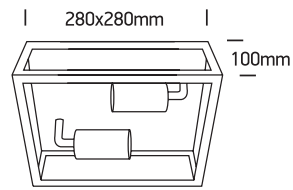

INSTALLATION MANUAL

67406D

100-240V | E27 | 2x40W | IP43 | Stainless steel 201 + glass

Warnings:

1. Make sure that the product is installed properly before connecting to electricity.
2. Do not cover the fitting.
3. Maintenance and installation should only be carried out by a professional electrician.