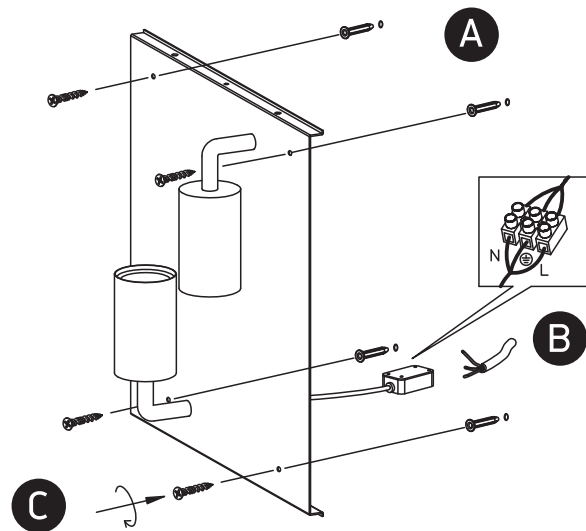

INSTALLATION MANUAL

67406D

100-240V | E27 | 2x40W | IP43 | Stainless steel 201 + glass

Warnings:

1. Make sure that the product is installed properly before connecting to electricity.
2. Do not cover the fitting.
3. Maintenance and installation should only be carried out by a professional electrician.