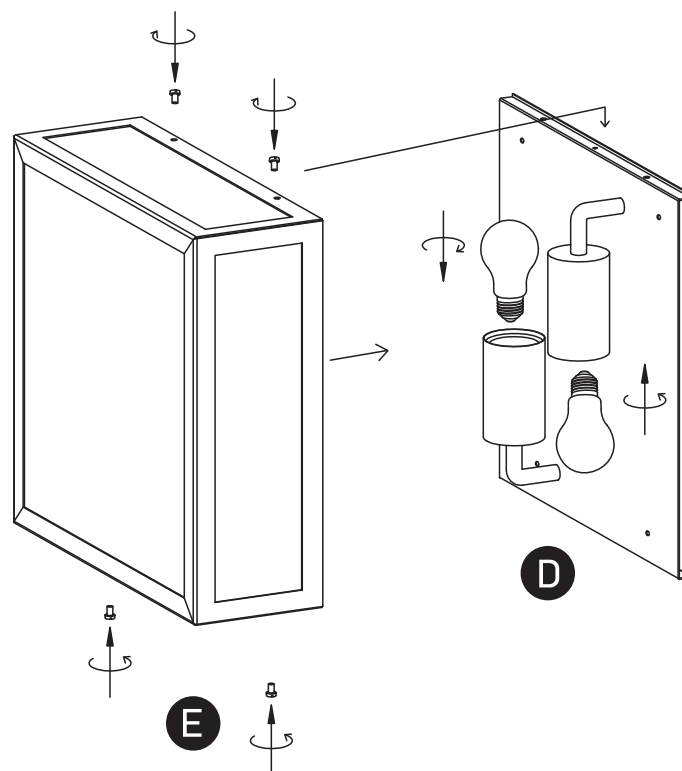

INSTALLATION MANUAL

67406D

100-240V | E27 | 2x40W | IP43 | Stainless steel 201 + glass

Warnings:

1. Make sure that the product is installed properly before connecting to electricity.
2. Do not cover the fitting.
3. Maintenance and installation should only be carried out by a professional electrician.