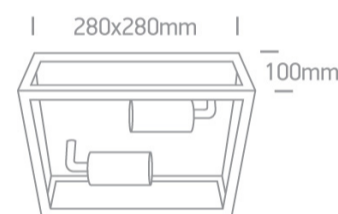

20 Garden & Underwater>The Romantic Outdoor Range

67406D/W

2x12W E27 Stainless steel 201 + tempered glass

Complies with standard EN60598-1 and any other specific standards.

Downloads

Dimensions

Physical Specification

Item Group	20 Garden & Underwater
Family	The Romantic Outdoor Range
Order Code	67406D/W
Colour	White
Material	Stainless Steel 201
Diffuser Material	Glass
Shape	Rectangular
Length	280x280mm
Width	100mm
Surface Ceiling	Yes
Indoor	Yes
Outdoor	Yes