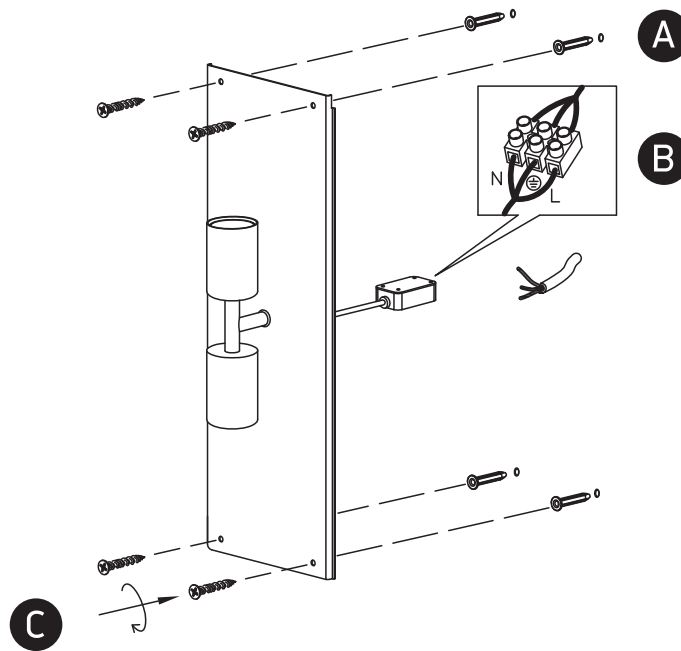

INSTALLATION MANUAL

67406B

100-240V | E27 | 2x40W | IP43 | Stainless steel 201 + glass

Warnings:

1. Make sure that the product is installed properly before connecting to electricity.
2. Do not cover the fitting.
3. Maintenance and installation should only be carried out by a professional electrician.