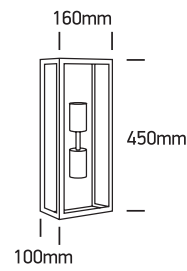

INSTALLATION MANUAL

67406B

100-240V | E27 | 2x40W | IP43 | Stainless steel 201 + glass

Warnings:

1. Make sure that the product is installed properly before connecting to electricity.
2. Do not cover the fitting.
3. Maintenance and installation should only be carried out by a professional electrician.