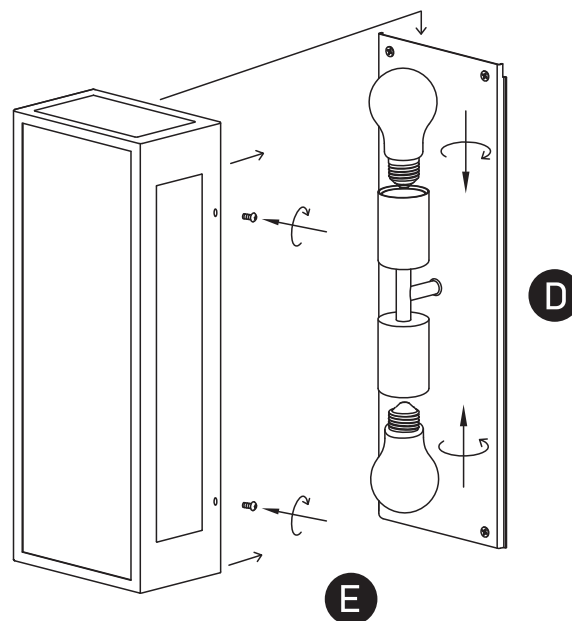

INSTALLATION MANUAL

67406B

100-240V | E27 | 2x40W | IP43 | Stainless steel 201 + glass

Warnings:

1. Make sure that the product is installed properly before connecting to electricity.
2. Do not cover the fitting.
3. Maintenance and installation should only be carried out by a professional electrician.