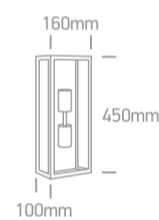

20 Garden & Underwater>The Romantic Outdoor Range

67406B/B

2x12W E27 Stainless steel 201 + tempered glass

Complies with standard EN60598-1 and any other specific standards.

Downloads

Dimensions

Physical Specification

Item Group	20 Garden & Underwater
Family	The Romantic Outdoor Range
Order Code	67406B/B
Colour	Black
Material	Stainless Steel 201
Diffuser Material	Glass
Shape	Rectangular
Length	160mm
Width	450mm
Height	100mm
Surface Wall	Yes
Indoor	Yes