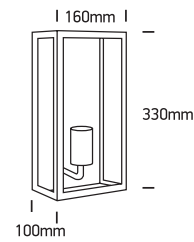

INSTALLATION MANUAL

67406, 67406A

100-240V | E27 | 40W | IP43 | Stainless steel 201 + glass

67406

67406A

Warnings:

1. Make sure that the product is installed properly before connecting to electricity.
2. Do not cover the fitting.
3. Maintenance and installation should only be carried out by a professional electrician.