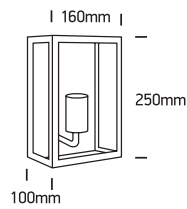

INSTALLATION MANUAL

67406, 67406A

100-240V | E27 | 40W | IP43 | Stainless steel 201 + glass

67406

67406A

Warnings:

1. Make sure that the product is installed properly before connecting to electricity.
2. Do not cover the fitting.
3. Maintenance and installation should only be carried out by a professional electrician.