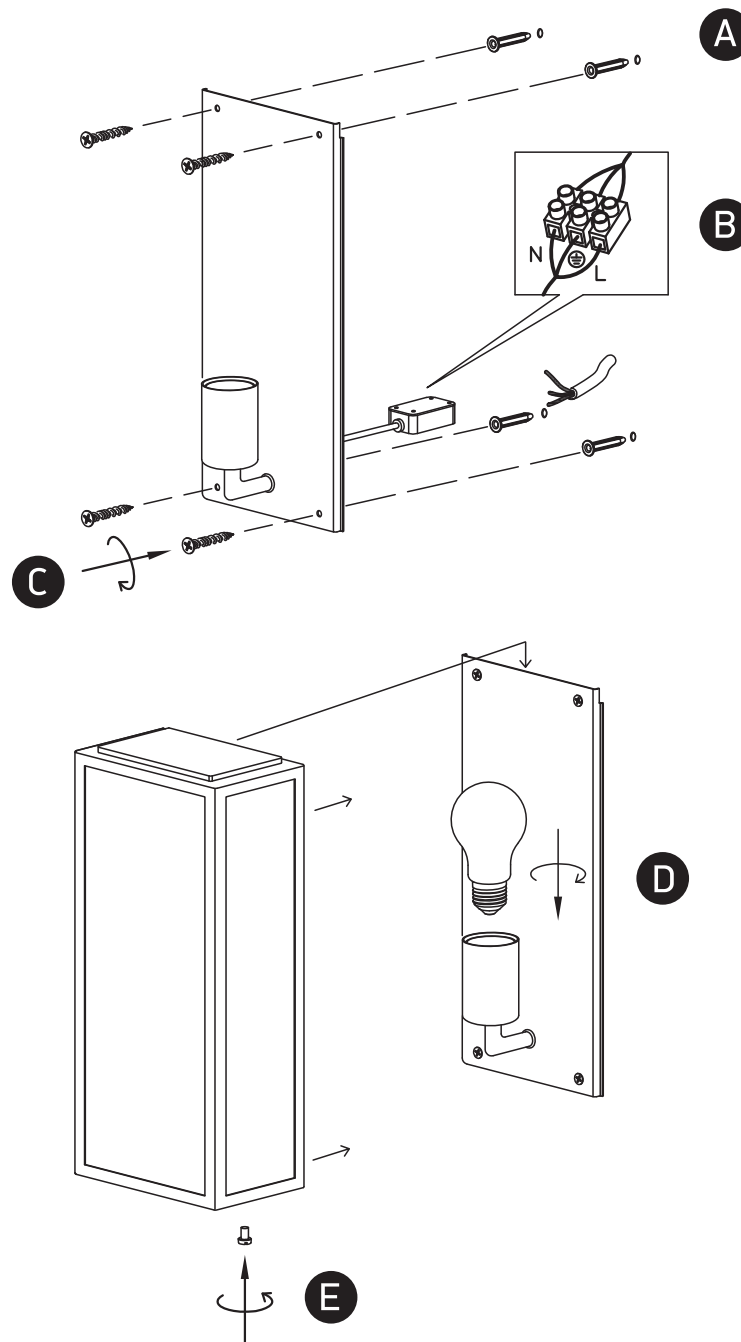

INSTALLATION MANUAL

67406, 67406A

100-240V | E27 | 40W | IP43 | Stainless steel 201 + glass

67406

67406A

Warnings:

1. Make sure that the product is installed properly before connecting to electricity.
2. Do not cover the fitting.
3. Maintenance and installation should only be carried out by a professional electrician.