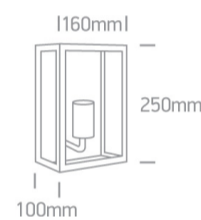

20 Garden & Underwater>The Romantic Outdoor Range

67406/B

12W E27 Stainless steel 201 + tempered glass

Complies with standard EN60598-1 and any other specific standards.

Downloads

Dimensions

Physical Specification

Item Group	20 Garden & Underwater
Family	The Romantic Outdoor Range
Order Code	67406/B
Colour	Black
Material	Stainless Steel 201
Diffuser Material	Glass
Shape	Rectangular
Length	160mm
Width	250mm
Height	100mm
Surface Wall	Yes
Indoor	Yes