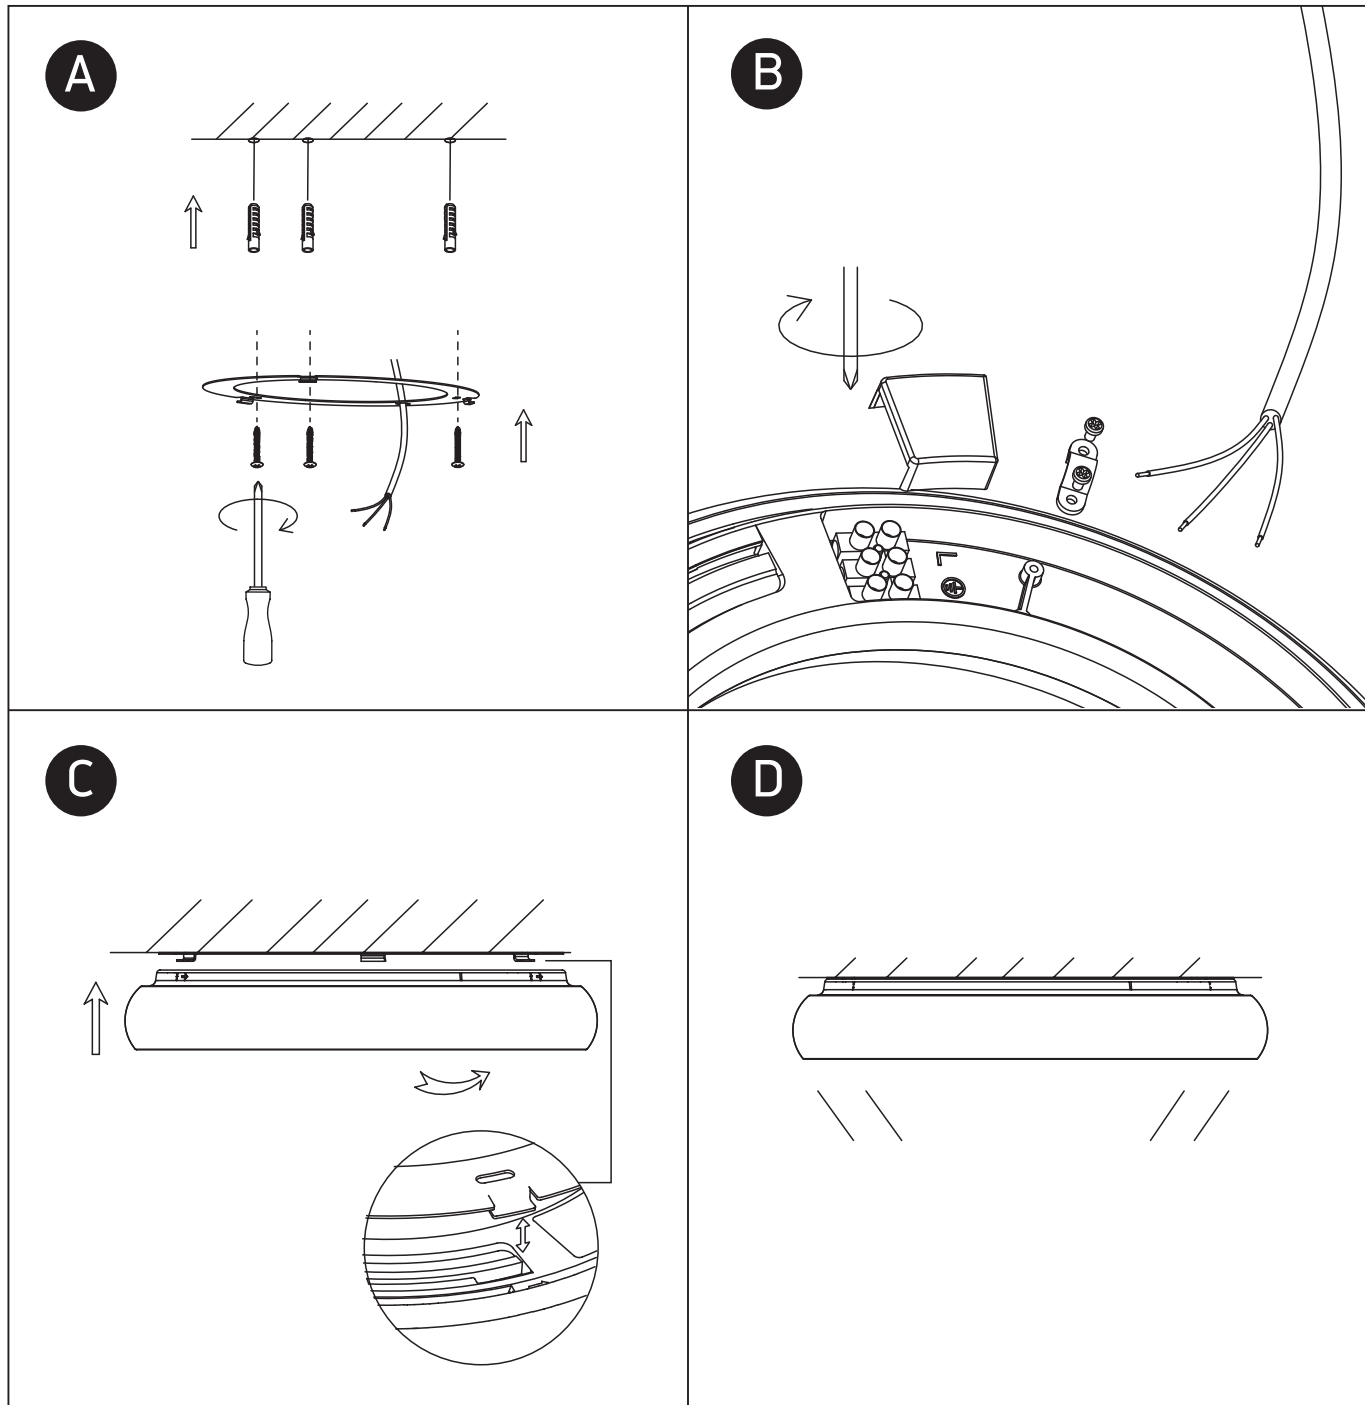

INSTALLATION MANUAL

67402

ecolight

100-240V | SMD 2835 | 25W | IP40 | Aluminium + PC

Complete with driver

80
CRI
one
LIGHT

Warnings:

1. Make sure that the product is installed properly before connecting to electricity.
2. Do not cover the fitting.
3. Maintenance and installation should only be carried out by a professional electrician.