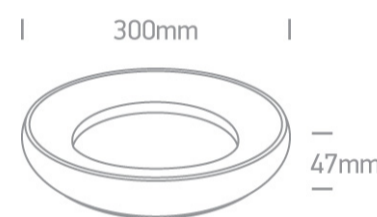

## Dimensions

## Physical Specification

Item Group	14 Plafo
Family	Indoor LED & Music Plafo
Order Code	67402/W/W
Colour	White
Material	Aluminium
Diffuser Material	PC
Shape	Circular
Height	47mm
Diameter	300mm
Surface Ceiling	Yes
Indoor	Yes
Adjustable	No

### Packing Info

Box Length

31cm

Box Width

6cm

Box Height

31cm

Box Weight