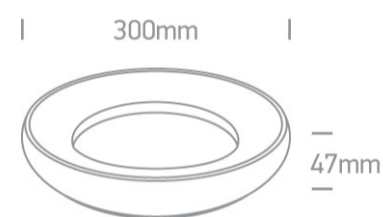

14 Plafo > Indoor LED & Music Plafo

67402/B/W

25W LED slim plafo light, IP40, suitable for residential and commercial application.

Supplied with non-dimmable LED driver.

Complies with standard EN60598-1 and any other specific standards.

Downloads

Dimensions

Physical Specification

Item Group	14 Plafo
Family	Indoor LED & Music Plafo
Order Code	67402/B/W
Colour	Black
Material	Aluminium
Diffuser Material	PC
Shape	Circular
Height	47mm
Diameter	300mm
Surface Ceiling	Yes
Indoor	Yes
Adjustable	No

Packing Info

Box Length

31cm

Box Width

6cm

Box Height

31cm

Box Weight