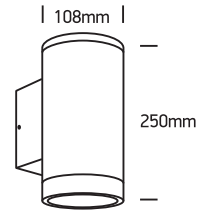

INSTALLATION MANUAL

67400E

100-240V | PAR30 | E27 | 2x20W | IP65 | Die cast

Warnings:

1. Make sure that the product is installed properly before connecting to electricity.
2. Do not cover the fitting.
3. Maintenance and installation should only be carried out by a professional electrician.