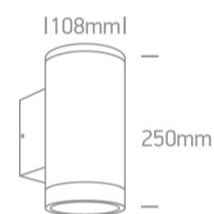

12 Wall &amp; Ceiling&gt;The PAR30 Outdoor Wall Lights Die cast

**67400E/W**

2xPAR30, E27 Wall outdoor cylinder, IP65.

Complies with standard EN60598-1 and any other specific standards.

## Dimensions

## Physical Specification

Item Group	12 Wall & Ceiling
Family	The PAR30 Outdoor Wall Lights Die cast
Order Code	67400E/W
Colour	White
Material	Die Cast
Diffuser Material	Glass
Shape	Circular
Height	250mm
Diameter	108mm
Surface Wall	Yes
Indoor	Yes
Outdoor	Yes

## Packing Info

Box Length

15cm

Box Width

11,5cm

Box Height

27cm

Box Weight