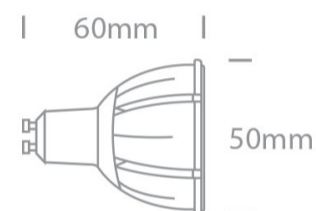

New 2023 Edition 2&gt;Lamps

7306GZ/W

MR16 COB LED GU10 6W 230V Triac dimmable zoomable lamp  
24-60°.

Suitable for residential and commercial applications.

Complies with standard EN62560 and any other specific standards.

## Dimensions

White

Shape

Circular

Height

60mm

Diameter

50mm

#### Illumination Data

Colour Temperature	3000K
Lumen Output	500lm
Light Efficiency	71,42m/W
CRI	90
Beam Angle	24-60°
Illumination Diagram	