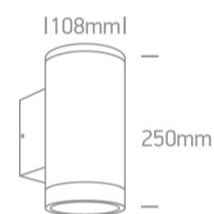

12 Wall &amp; Ceiling&gt;The PAR30 Outdoor Wall Lights Die cast

**67400E/B**

2xPAR30, E27 Wall outdoor cylinder, IP65.

Complies with standard EN60598-1 and any other specific standards.

## Dimensions

## Physical Specification

Item Group	12 Wall & Ceiling
Family	The PAR30 Outdoor Wall Lights Die cast
Order Code	67400E/B
Colour	Black
Material	Die Cast
Diffuser Material	Glass
Shape	Circular
Height	250mm
Diameter	108mm
Surface Wall	Yes
Indoor	Yes
Outdoor	Yes

## Packing Info

Box Length

15cm

Box Width

11,5cm

Box Height

27cm

Box Weight