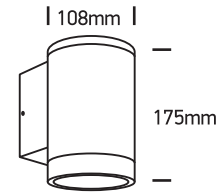

INSTALLATION MANUAL

67400D

100-240V | PAR30 | E27 | 20W | IP65 | Die cast

one
LIGHT

Warnings:

1. Make sure that the product is installed properly before connecting to electricity.
2. Do not cover the fitting.
3. Maintenance and installation should only be carried out by a professional electrician.