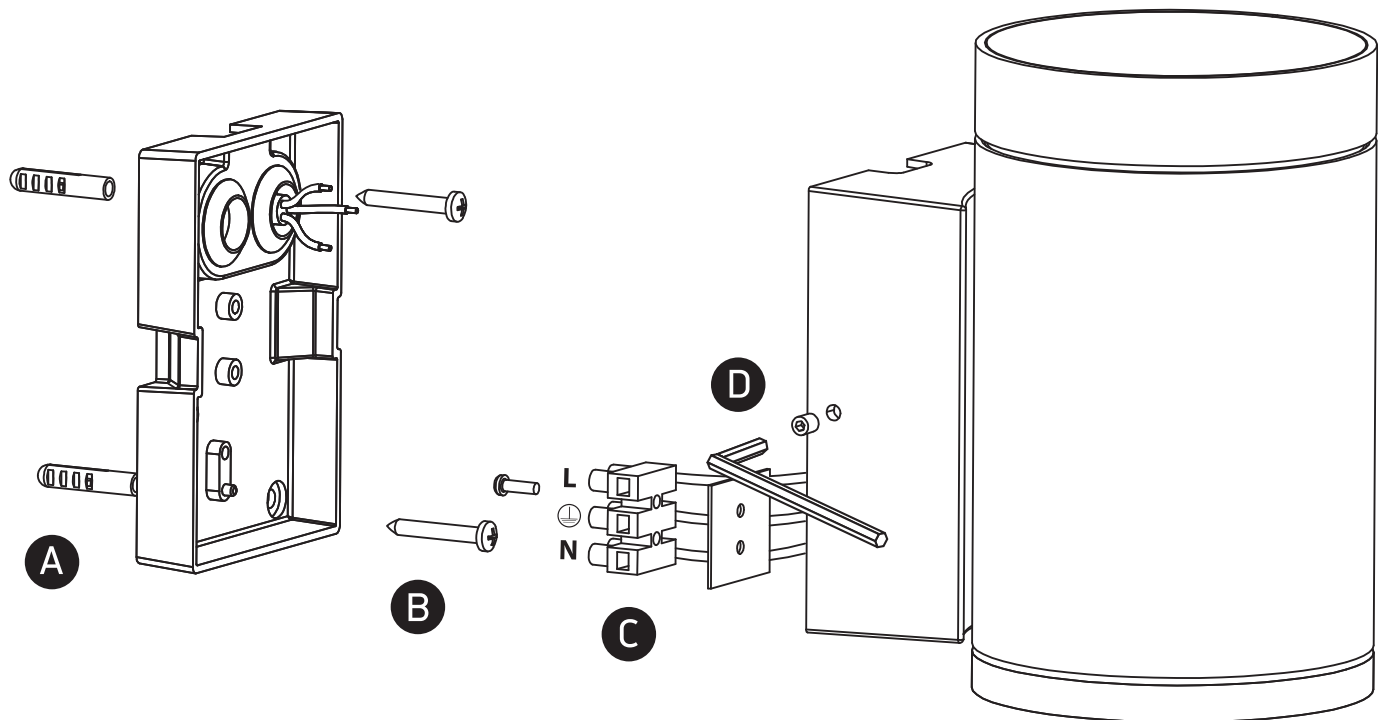

INSTALLATION MANUAL

67400D

100-240V | PAR30 | E27 | 20W | IP65 | Die cast

one
LIGHT

Warnings:

1. Make sure that the product is installed properly before connecting to electricity.
2. Do not cover the fitting.
3. Maintenance and installation should only be carried out by a professional electrician.