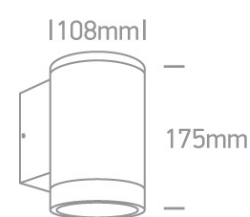

12 Wall & Ceiling>The PAR30 Outdoor Wall Lights Die cast

67400D/W

PAR30, E27 Wall outdoor cylinder, IP65.

Complies with standard EN60598-1 and any other specific standards.

Downloads

Dimensions

Physical Specification

Item Group	12 Wall & Ceiling
Family	The PAR30 Outdoor Wall Lights Die cast
Order Code	67400D/W
Colour	White
Material	Die Cast
Diffuser Material	Glass
Shape	Circular
Height	175mm
Diameter	108mm
Surface Wall	Yes
Indoor	Yes
Outdoor	Yes

Adjustable

No

Pobrano z mamadecor.pl

IK Rating

6

Electrical Characteristics

Gear

No

Box Length

15cm

Box Width

11,5cm

Box Height

19,5cm

Box Weight

1.350kg