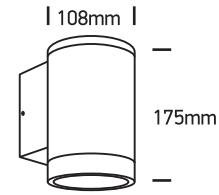

# INSTALLATION MANUAL

67400D

100-240V | PAR30 | E27 | 20W | IP65 | Die cast