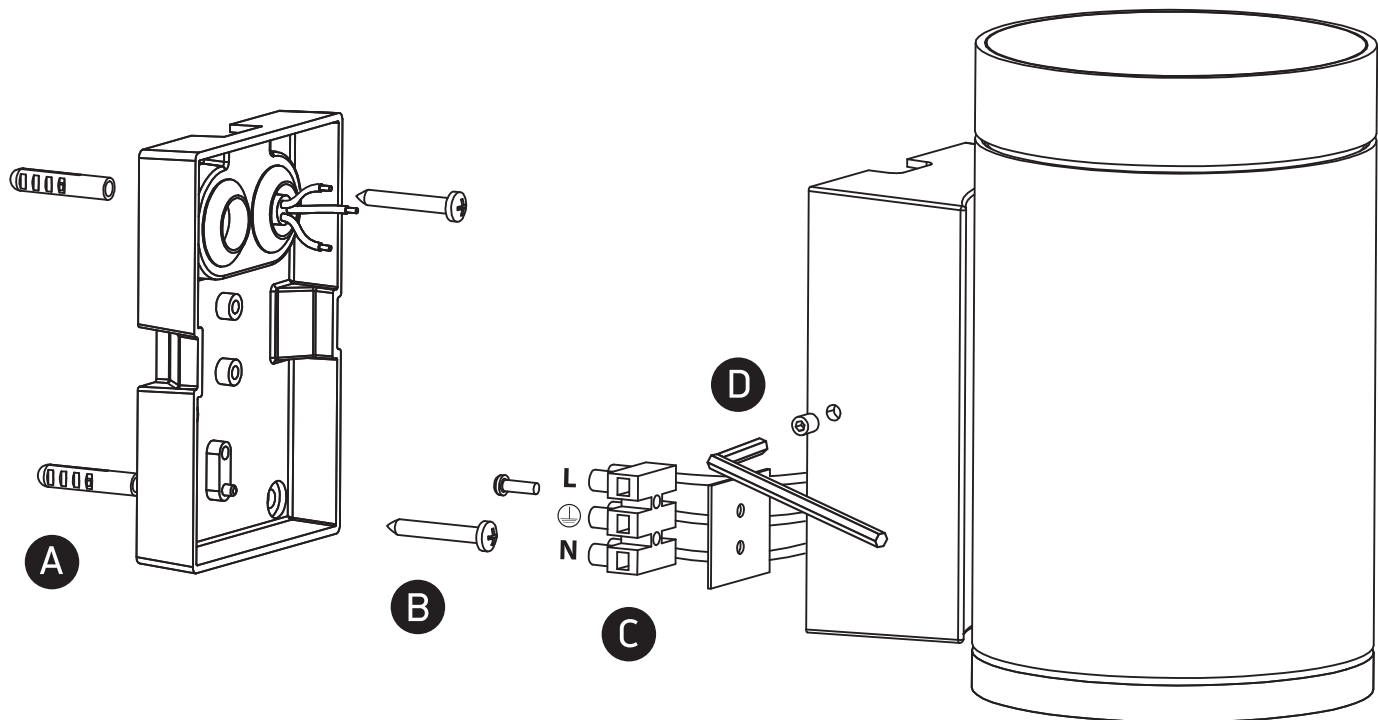

# INSTALLATION MANUAL

67400D

100-240V | PAR30 | E27 | 20W | IP65 | Die cast