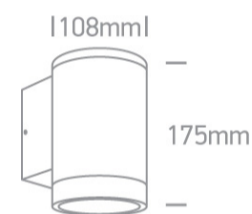

12 Wall & Ceiling>The PAR30 Outdoor Wall Lights Die cast

67400D/G

PAR30, E27 Wall outdoor cylinder, IP65.

Complies with standard EN60598-1 and any other specific standards.

Downloads

Dimensions

Physical Specification

Item Group	12 Wall & Ceiling
Family	The PAR30 Outdoor Wall Lights Die cast
Order Code	67400D/G
Colour	Grey
Material	Die Cast
Diffuser Material	Glass
Shape	Circular
Height	175mm
Diameter	108mm
Surface Wall	Yes
Indoor	Yes
Outdoor	Yes

Adjustable

No

Pobrano z mamadecor.pl

IK Rating

6

Electrical Characteristics

Gear

No

Box Length

15cm

Box Width

11,5cm

Box Height

19,5cm

Box Weight

1.350kg