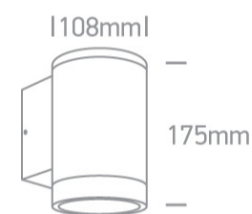

12 Wall & Ceiling>The PAR30 Outdoor Wall Lights Die cast

67400D/BR

PAR30, E27 Wall outdoor cylinder, IP65.

Complies with standard EN60598-1 and any other specific standards.

Downloads

Dimensions

Physical Specification

Item Group	12 Wall & Ceiling
Family	The PAR30 Outdoor Wall Lights Die cast
Order Code	67400D/BR
Colour	Rust Brown
Material	Die Cast
Diffuser Material	Glass
Shape	Circular
Height	175mm
Diameter	108mm
Surface Wall	Yes
Indoor	Yes
Outdoor	Yes

Adjustable

No

Pobrano z mamadecor.pl

IK Rating

6

Electrical Characteristics

Gear

No

Box Length

15cm

Box Width

11,5cm

Box Height

19,5cm

Box Weight

1.350kg