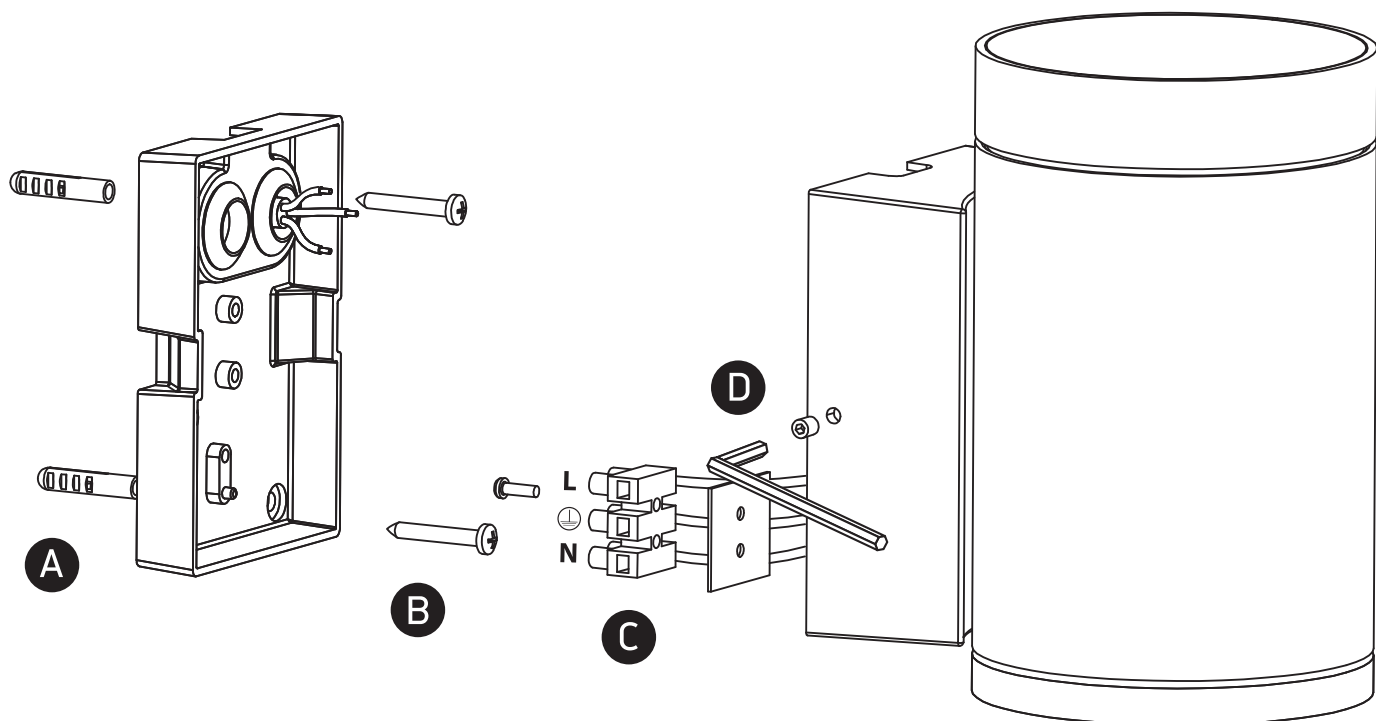

INSTALLATION MANUAL

67400D

100-240V | PAR30 | E27 | 20W | IP65 | Die cast

one
LIGHT

Warnings:

1. Make sure that the product is installed properly before connecting to electricity.
2. Do not cover the fitting.
3. Maintenance and installation should only be carried out by a professional electrician.