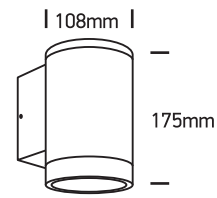

INSTALLATION MANUAL

67400D

100-240V | PAR30 | E27 | 20W | IP65 | Die cast

one
LIGHT

Warnings:

1. Make sure that the product is installed properly before connecting to electricity.
2. Do not cover the fitting.
3. Maintenance and installation should only be carried out by a professional electrician.